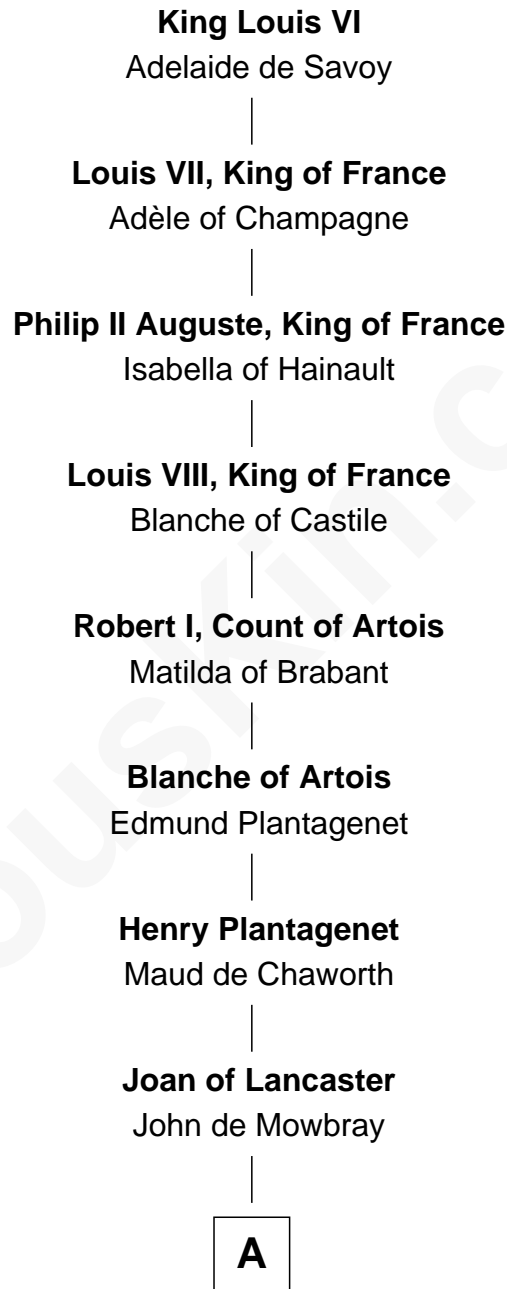

**FamousKin.com**  
**Relationship Chart of**  
**King Louis VI**  
*King of France*

**12th Great-grandfather of**  
**Catherine Howard**  
*5th Wife of King Henry VIII*

**A**

—  
**John de Mowbray**  
Elizabeth de Segrave

—  
**Sir Thomas Mowbray**  
Elizabeth Fitzalan

—  
**Margaret Mowbray**  
Sir Robert Howard

—  
**Sir John Howard**  
Katherine Moleyns

—  
**Sir Thomas Howard**  
Elizabeth Tilney

—  
**Sir Edmund Howard**  
Joyce Culpeper

—  
**Catherine Howard**  
*5th Wife of King Henry VIII*