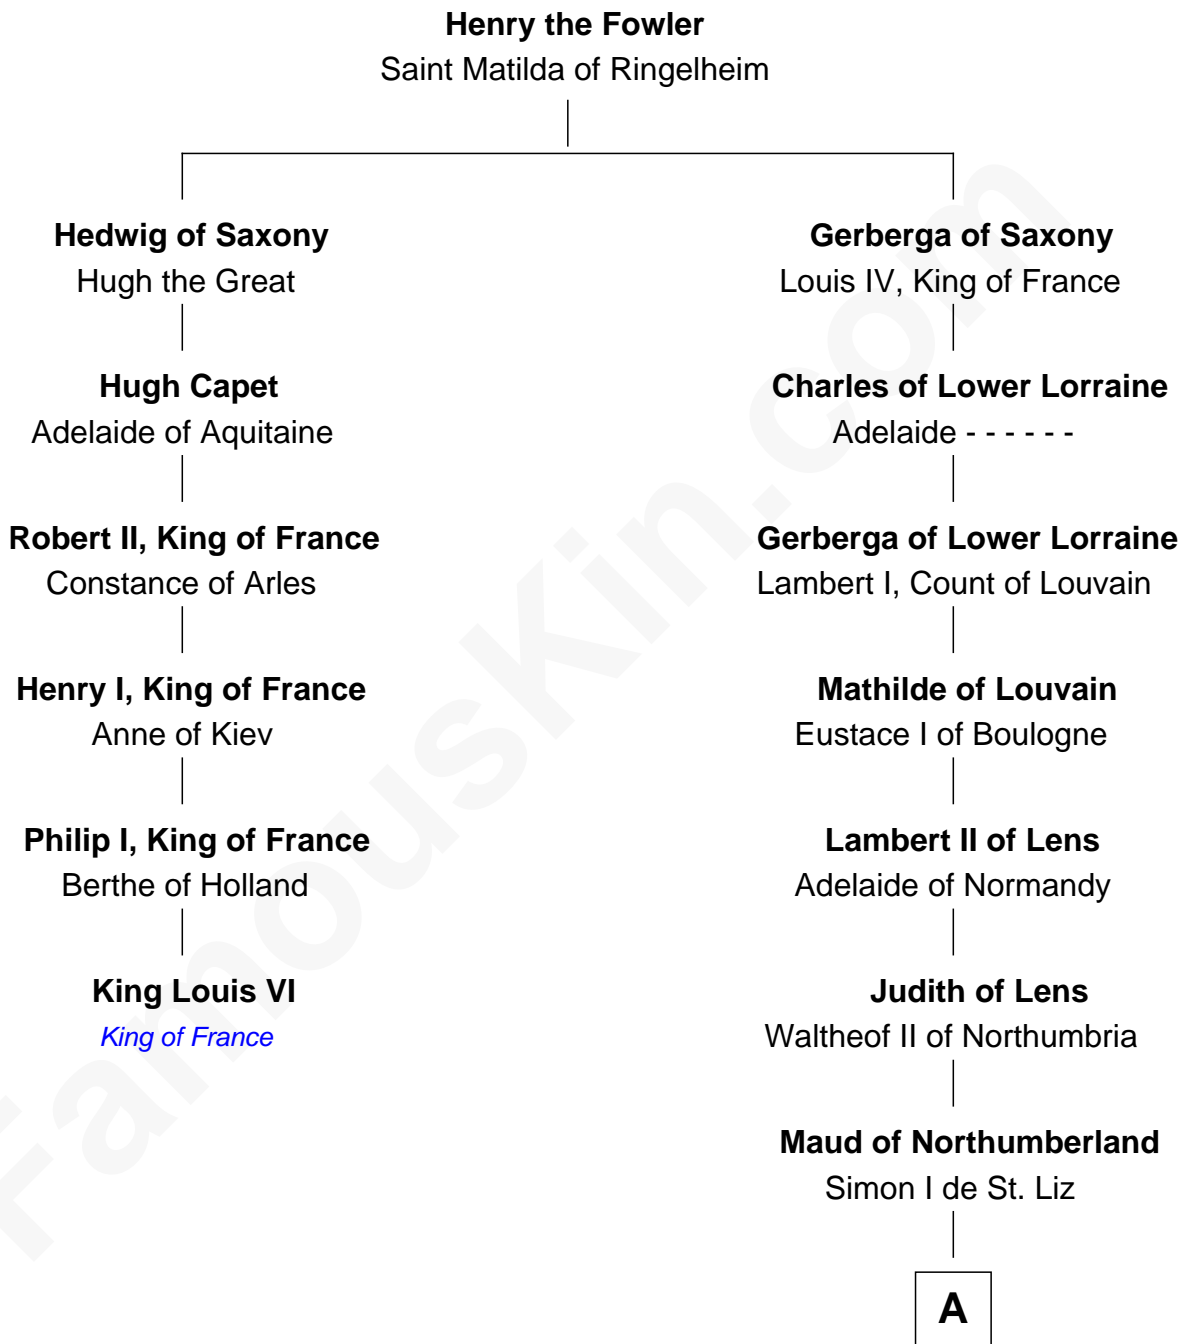

FamousKin.com
Relationship Chart of
King Louis VI
King of France

5th cousin 4 times removed of
William de Huntingfield
Magna Carta Surety

A

—
Maud de St. Liz
Saher I de Quincy

—
Alice de St. Liz
Roger de Huntingfield

—
William de Huntingfield
Magna Carta Surety

FamousKin.com