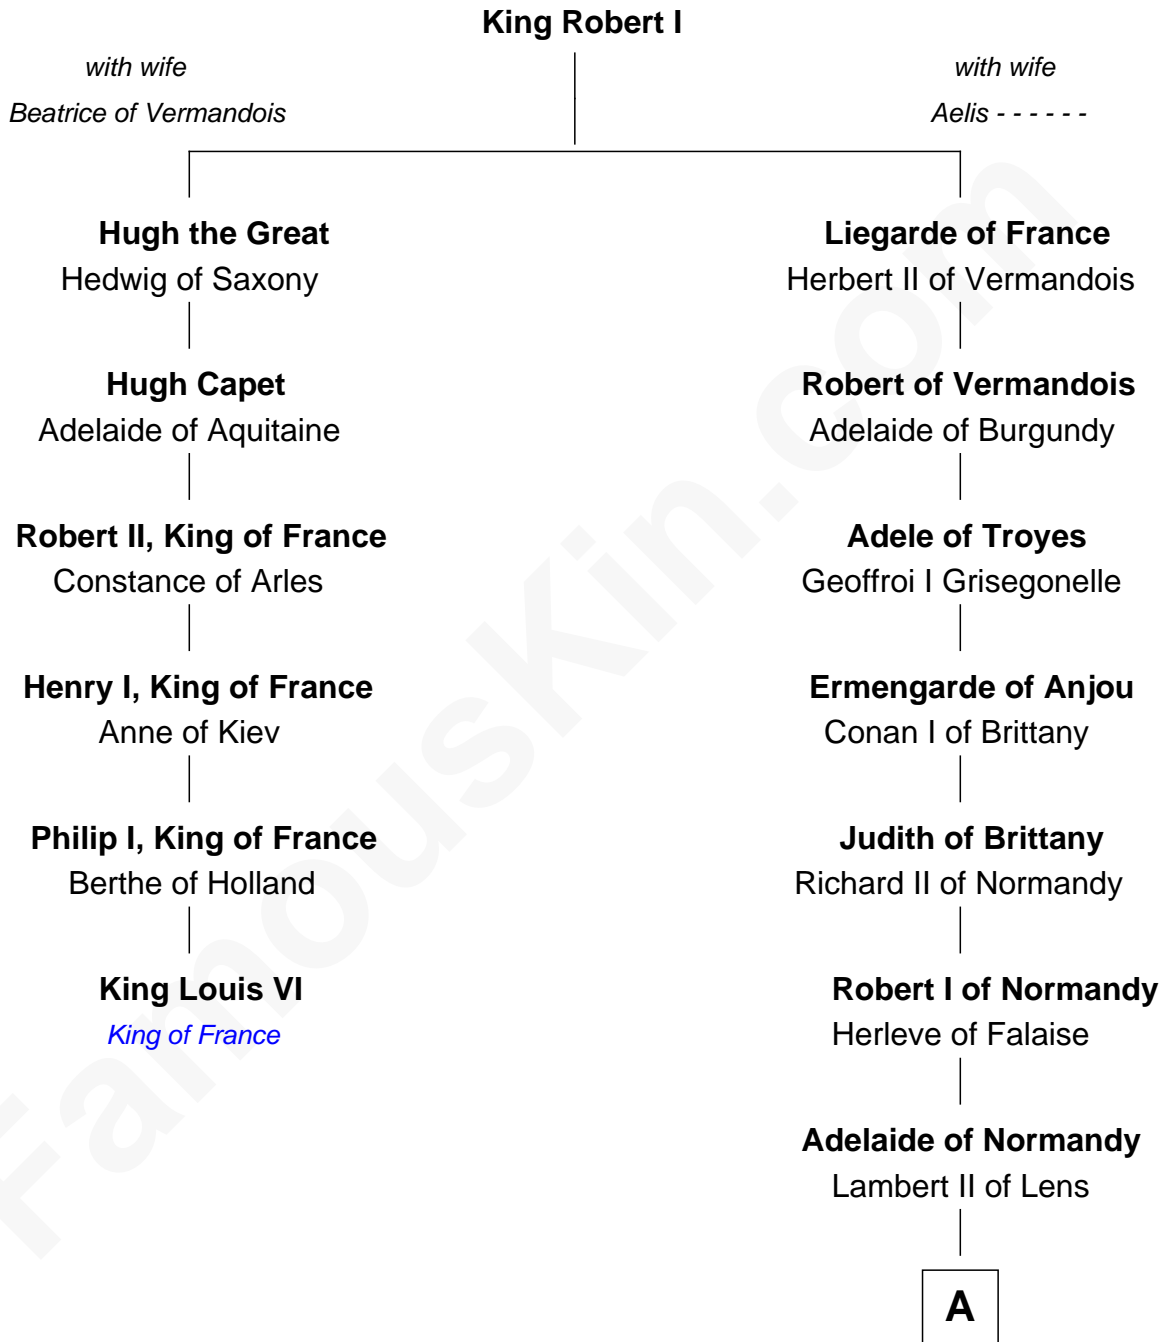

## Relationship Chart of

### King Louis VI

King of France

5th cousin 6 times removed of

### William de Huntingfield

Magna Carta Surety

**A**

—  
**Judith of Lens**

Waltheof II of Northumbria

—  
**Maud of Northumberland**

Simon I de St. Liz

—  
**Maud de St. Liz**