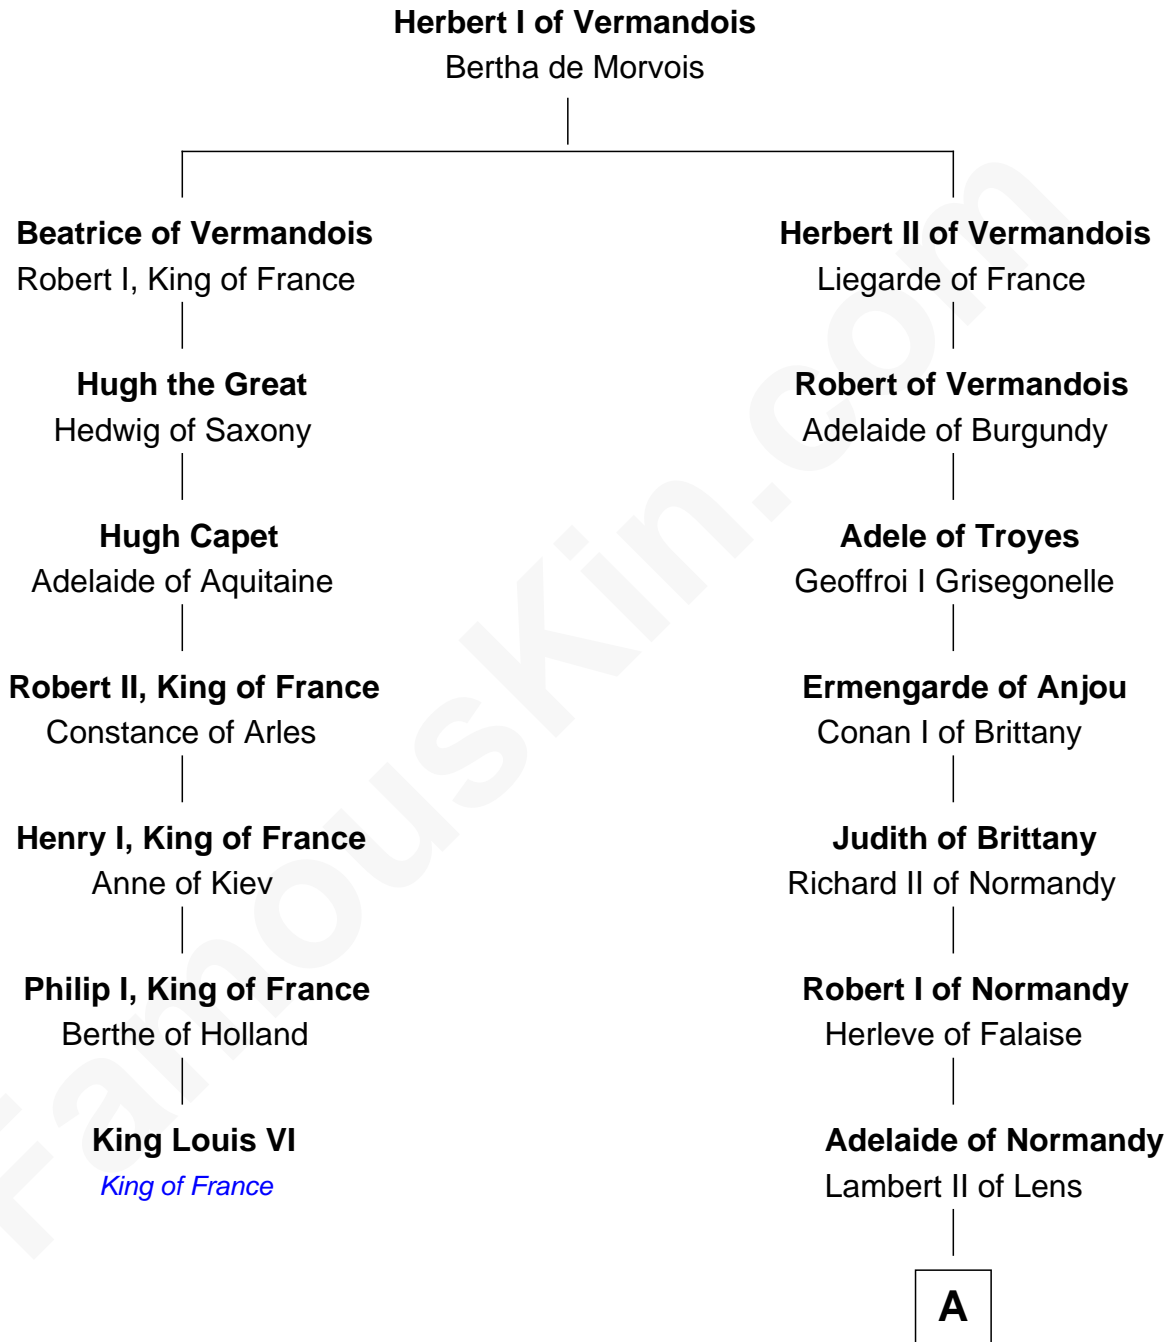

## Relationship Chart of

### King Louis VI

*King of France*

6th cousin 5 times removed of

**William de Huntingfield**  
*Magna Carta Surety*

**A**

—  
**Judith of Lens**

Waltheof II of Northumbria

—  
**Maud of Northumberland**