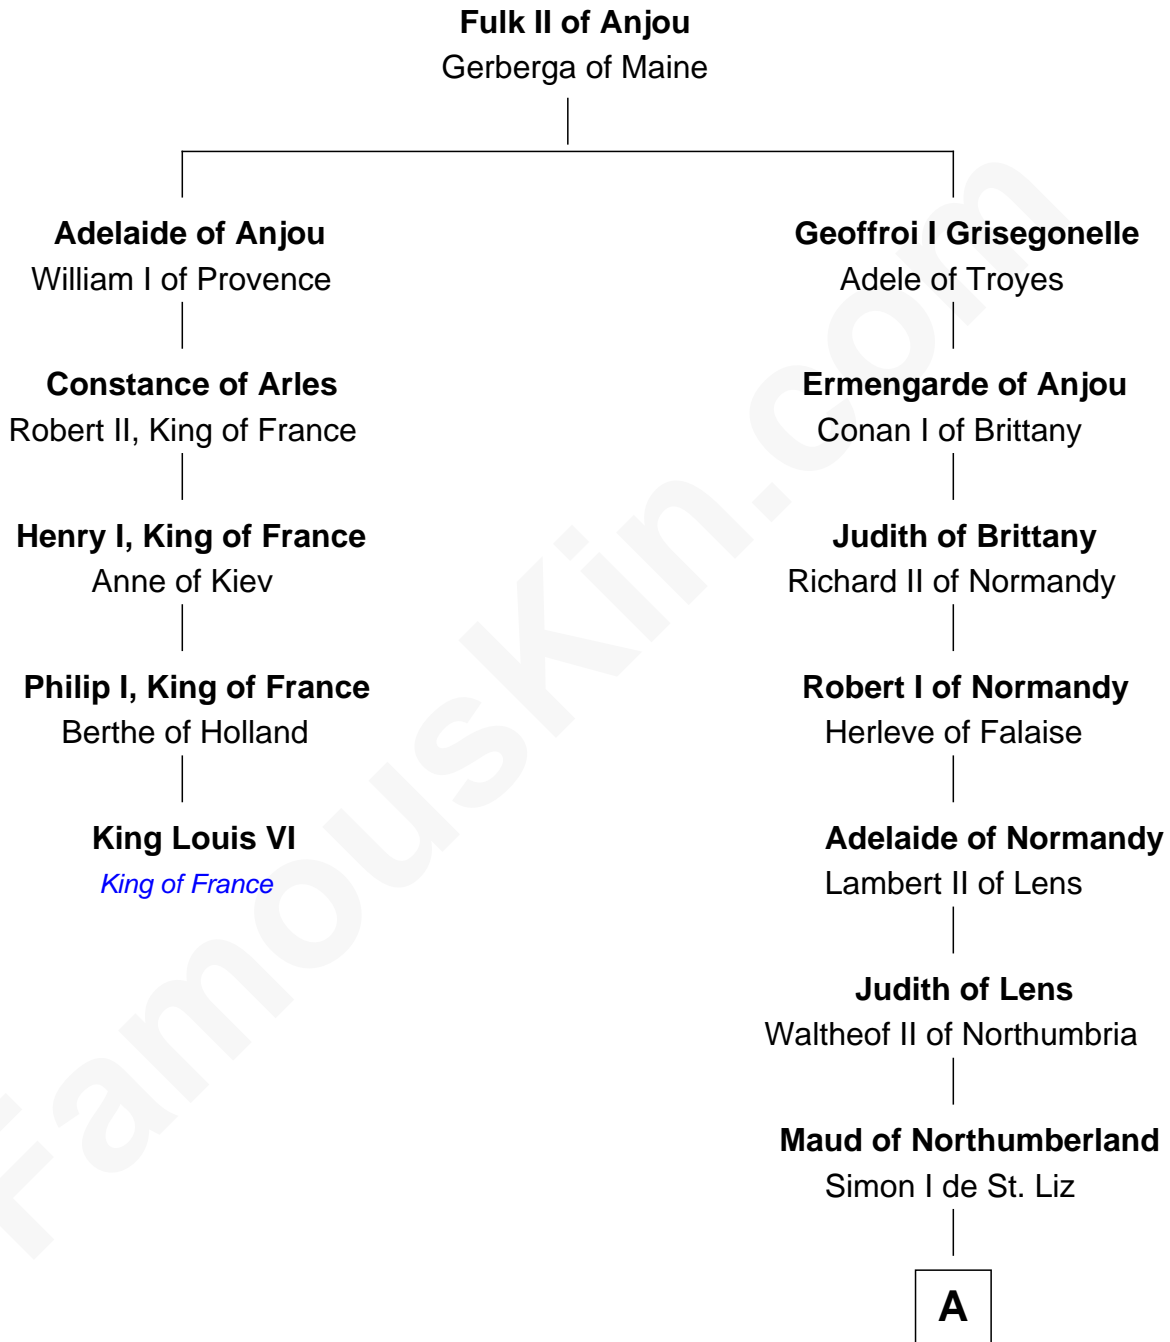

FamousKin.com
Relationship Chart of
King Louis VI
King of France

4th cousin 5 times removed of

William de Huntingfield
Magna Carta Surety

A

—
Maud de St. Liz
Saher I de Quincy

—
Alice de St. Liz
Roger de Huntingfield

—
William de Huntingfield
Magna Carta Surety

FamousKin.com