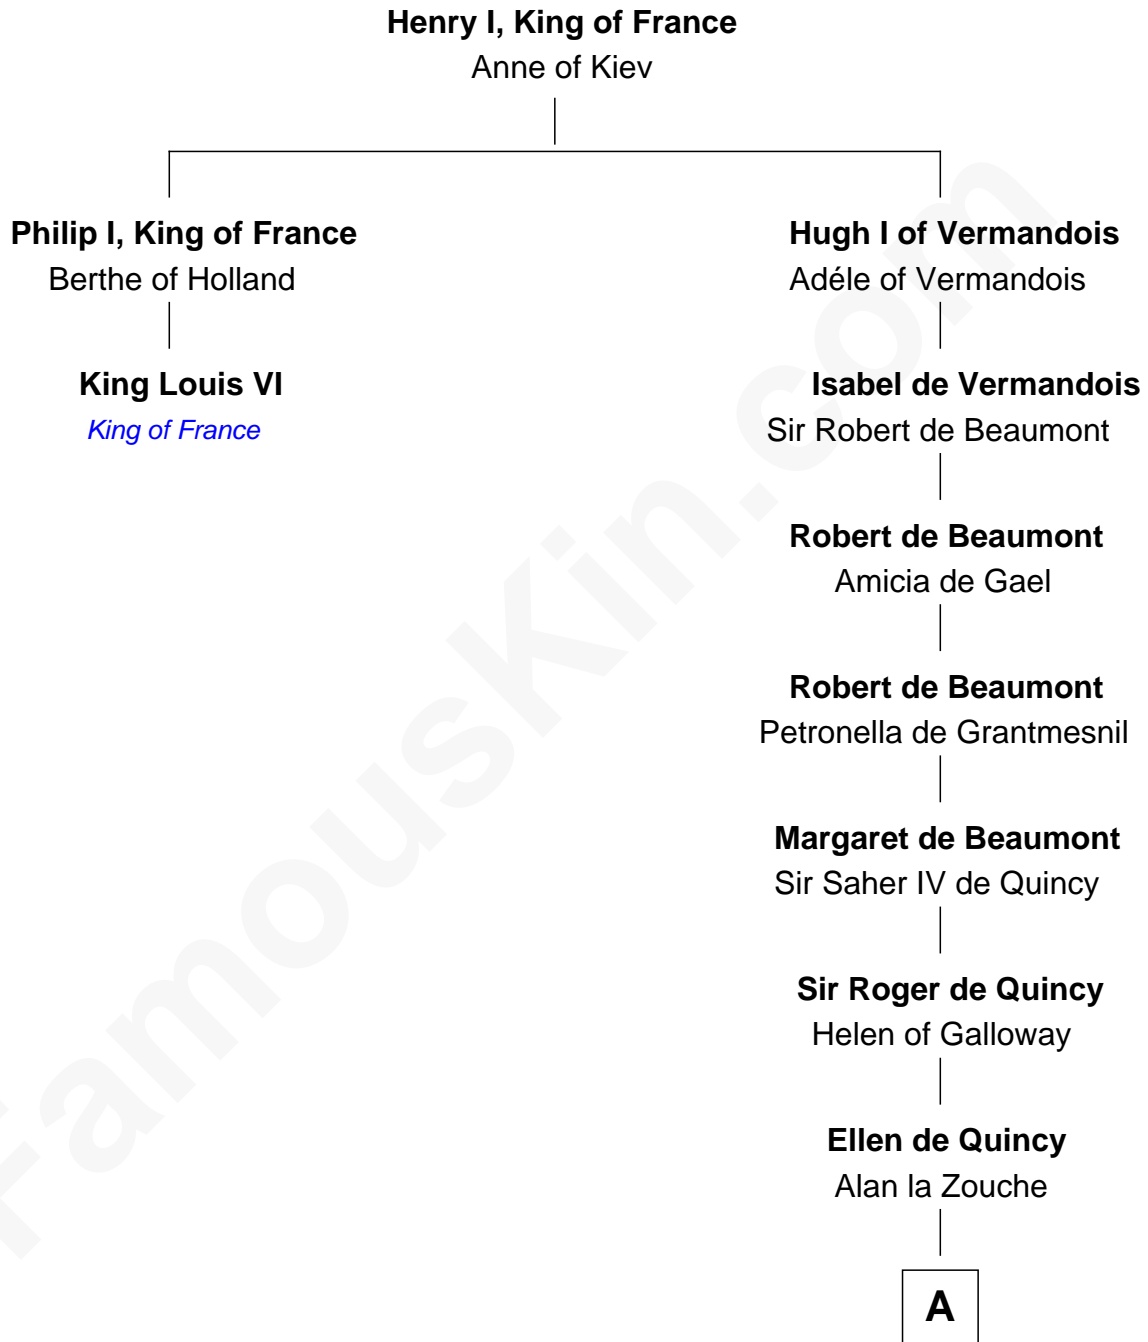

**FamousKin.com**  
**Relationship Chart of**  
**King Louis VI**  
*King of France*

**1st cousin 19 times removed of**

**Rev. John Whittingham**  
*(c1616 - 1639) Great Migration Immigrant 1637*

**A**

**Sir Roger la Zouche**

Ela Longespee

**Sir Alan la Zouche**

Eleanor de Segrave

**Elena Zouche**

Alan de Charlton

**Alan de Charlton**

Margery FitzAer

**Thomas de Charlton**