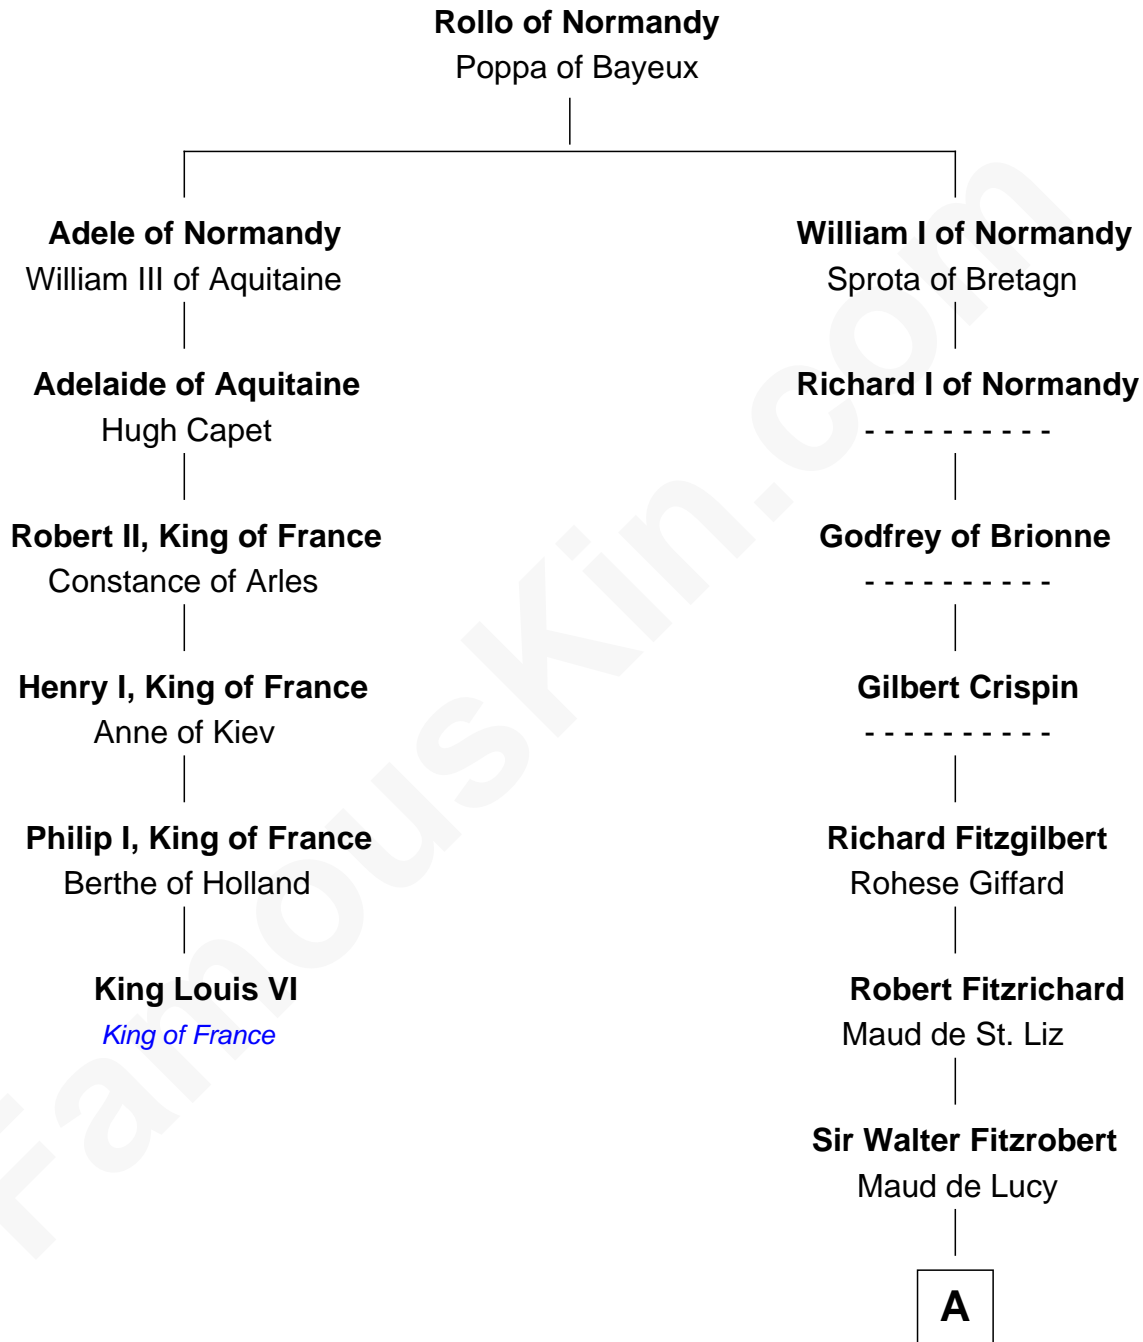

FamousKin.com

Relationship Chart of

King Louis VI

King of France

5th cousin 16 times removed of

William Lawrence

(c1622 - 1679/80) Planter passenger 1635

A

Alice Fitzwalter

Gilbert Pecche

Sir Hamon Pecche

Eve - - - - -

Sir Gilbert Pecche

Joan de Creye

Sir Gilbert Pecche

Iseult - - - - -