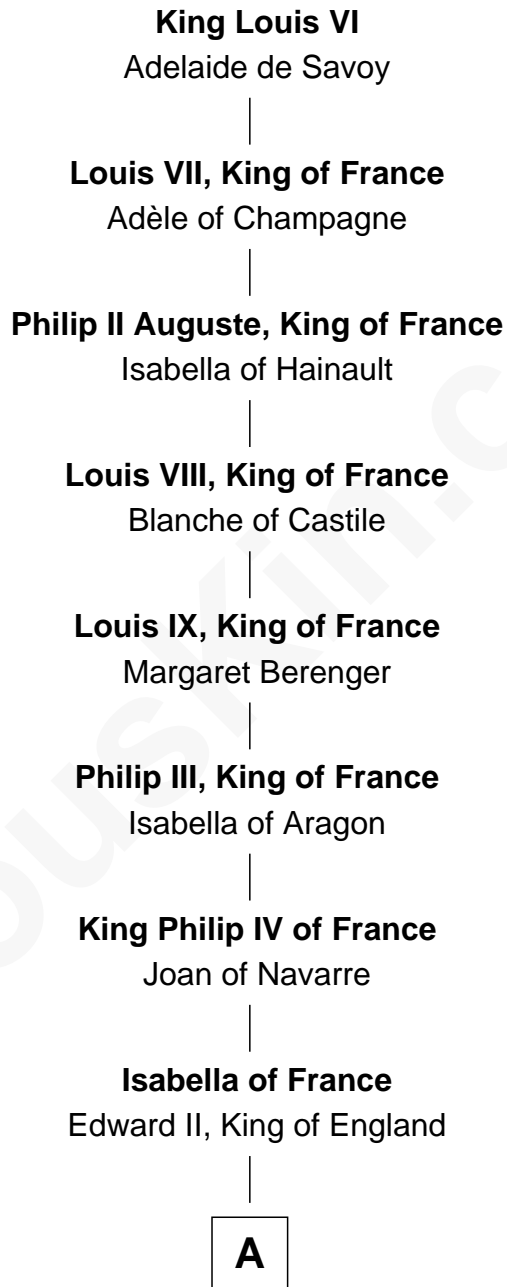

FamousKin.com

Relationship Chart of

King Louis VI

King of France

20th Great-grandfather of

Robert Treat Paine

Signer of the Declaration of Independence

A

Edward III, King of England

Philippa of Hainault

Sir Thomas Plantagenet

Eleanor de Bohun

Anne Plantagenet

Sir William Bouchier

Sir John Bouchier

Margaret Berners