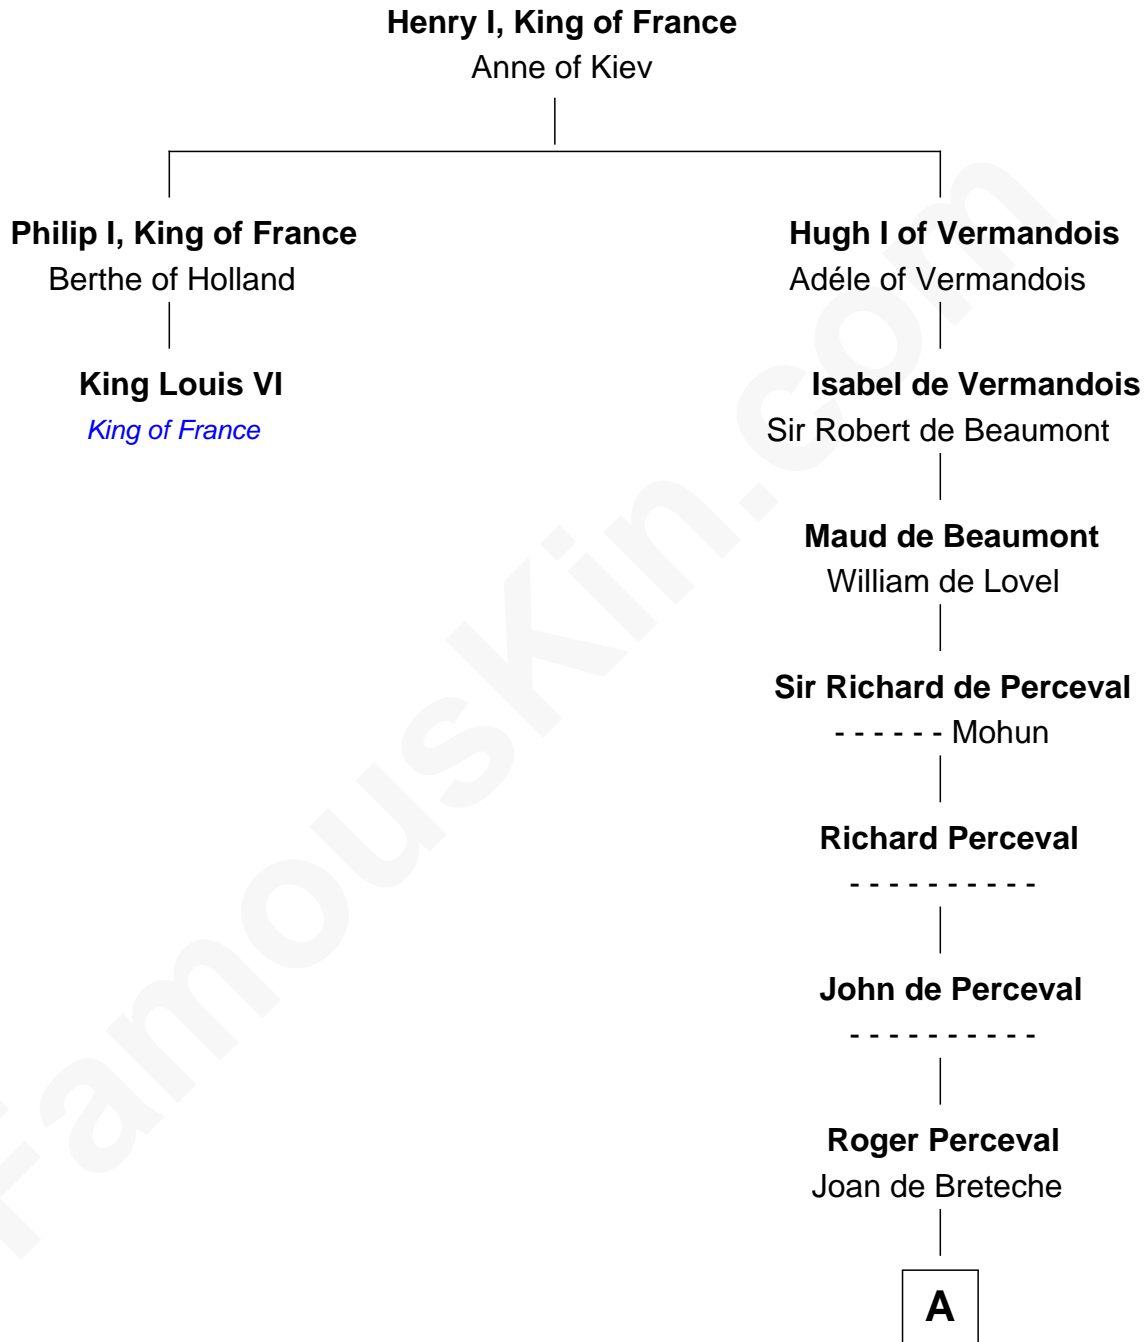

FamousKin.com

Relationship Chart of

King Louis VI

King of France

1st cousin 20 times removed of

General William Whipple
Signer of the Declaration of Independence

A

Sir John Perceval
Milisent de Sancto Mauro

Sir Walter Perceval
Alice de Acton

Sir Ralph Perceval
Elizabeth de Wyke

Sir Richard Perceval
Agnes Arthur

Ralph Perceval
Joan de Bosco

Sir John Perceval
Joan Chedder

Sir James Perceval
Joan Kenne

Edmund Percival
Elizabeth Yorke