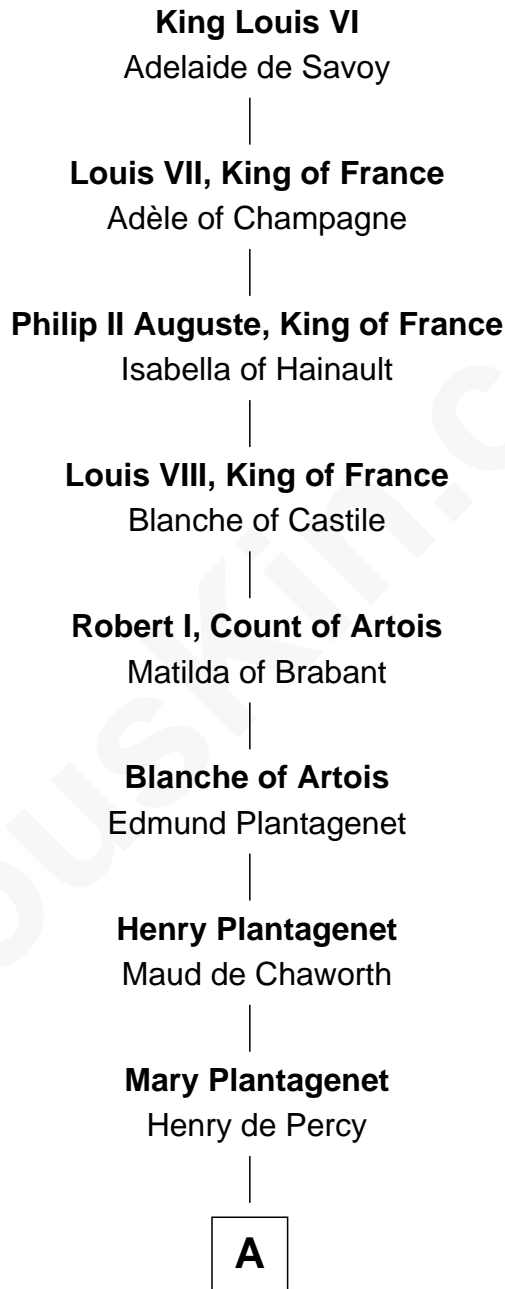

FamousKin.com Relationship Chart of

King Louis VI

King of France

15th Great-grandfather of

Rev. William Skepper

(c1597 - c1650) Great Migration Immigrant 1639

A

—
Sir Henry Percy
Margaret de Neville

—
Sir Henry Percy
Elizabeth Mortimer

—
Elizabeth Percy
Sir John Clifford

—
Mary Clifford
Sir Philip Wentworth

—
Elizabeth Wentworth
Sir Martin de la See

—
Joan de la See
Sir Piers Hildyard

—
Isabel Hildyard
Ralph Legard

—
Joan Ledgard
Richard Skepper

—
Edward Skepper
Mary Robinson

—
Rev. William Skepper
Great Migration Immigrant 1639