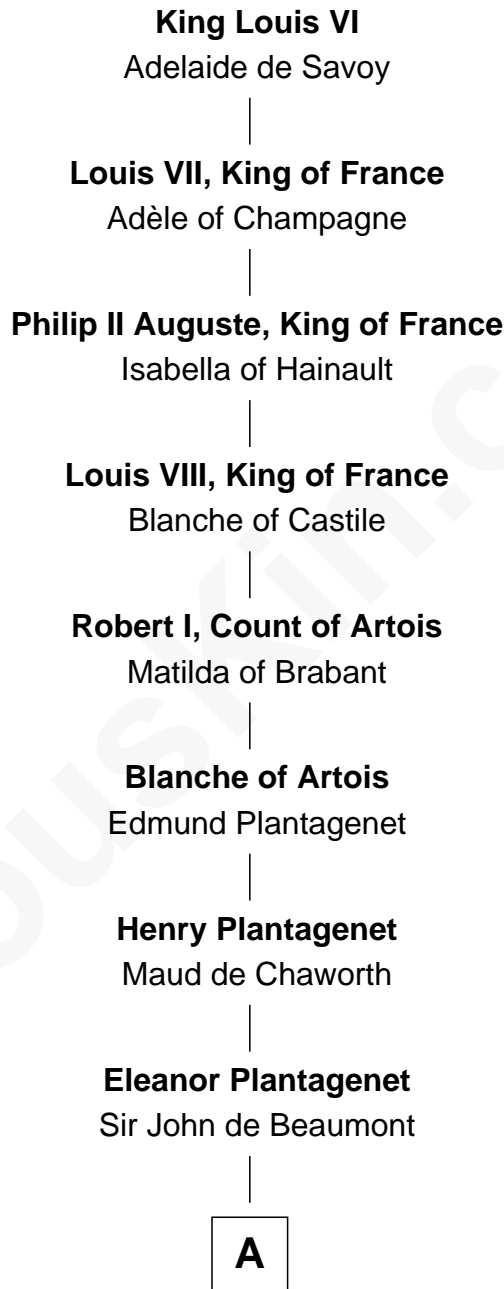

**FamousKin.com**  
**Relationship Chart of**  
**King Louis VI**  
*King of France*

**23rd Great-grandfather of**

**Sir Charles Tupper**  
*6th Prime Minister of Canada*

**A**

**Henry de Beaumont**

Margaret de Vere

**Sir John de Beaumont**  
Katherine de Everingham

**Elizabeth Beaumont**  
Sir William Botreaux

**Margaret Botreaux**  
Sir Robert Hungerford

**Eleanor Hungerford**  
Sir John White

**Robert White**  
Margaret Gainsford

**Margaret White**  
John Kirton

**Stephen Kirton**  
Margaret Offley

**Thomas Kirton**  
Mary Sadler

**Mary Kirton**  
Robert Rainsford

**B**

**B**

|  
**Edward Rainsford**

Mary - - - - -

|  
**Mary Rainsford**

William Bassett

|  
**William Bassett**

Rachel Willison

|  
**William Bassett**

Abigail Bourne

|  
**Mary Bassett**

Eliakim Tupper