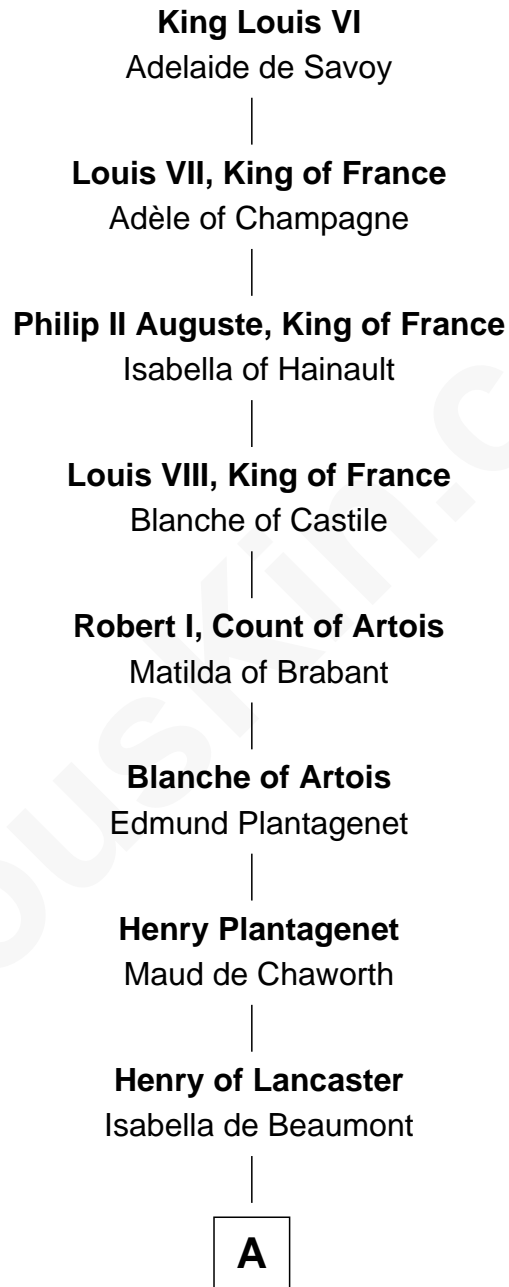

# FamousKin.com Relationship Chart of

**King Louis VI**

*King of France*

26th Great-grandfather of

**Christopher Reeve**

*Movie Actor*

**A**

**Blanche of Lancaster**

John of Gaunt

**Henry IV, King of England**

Mary de Bohun

**Humphrey Plantagenet**

-----  
**Antigone Plantagenet**

Henry Grey

**Elizabeth Grey**

Sir Roger Kynaston

**Humphrey Kynaston**

Elsbeth ferch Maredudd

**Margaret Kynaston**

John ap Ieuan ab Owain

**Humphrey Wynn**

Mawd ferch Oliver

**Catrin Wynn**

John Lloyd