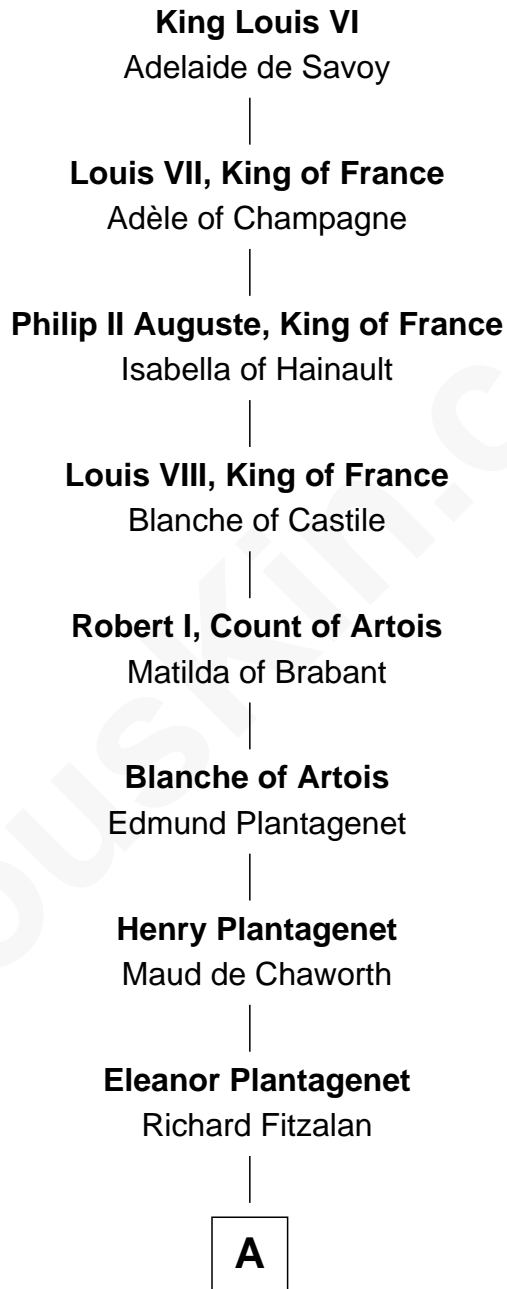

FamousKin.com
Relationship Chart of
King Louis VI
King of France

22nd Great-grandfather of
Colonel Robert Gould Shaw
U.S. Civil War leader of film "Glory" fame

B

—
Elizabeth Denison

Rev. John Rogers

—
Dr. Daniel Rogers

Sarah Appleton

—
Rev. Daniel Rogers

Elizabeth Ruggles

—
Sarah Rogers

Samuel Parkman

—
Elizabeth Willard Parkman

Robert Gould Shaw

—
Francis George Shaw

Sarah Blake Sturgis

—
Colonel Robert Gould Shaw

*Main character in film *"Glory"**