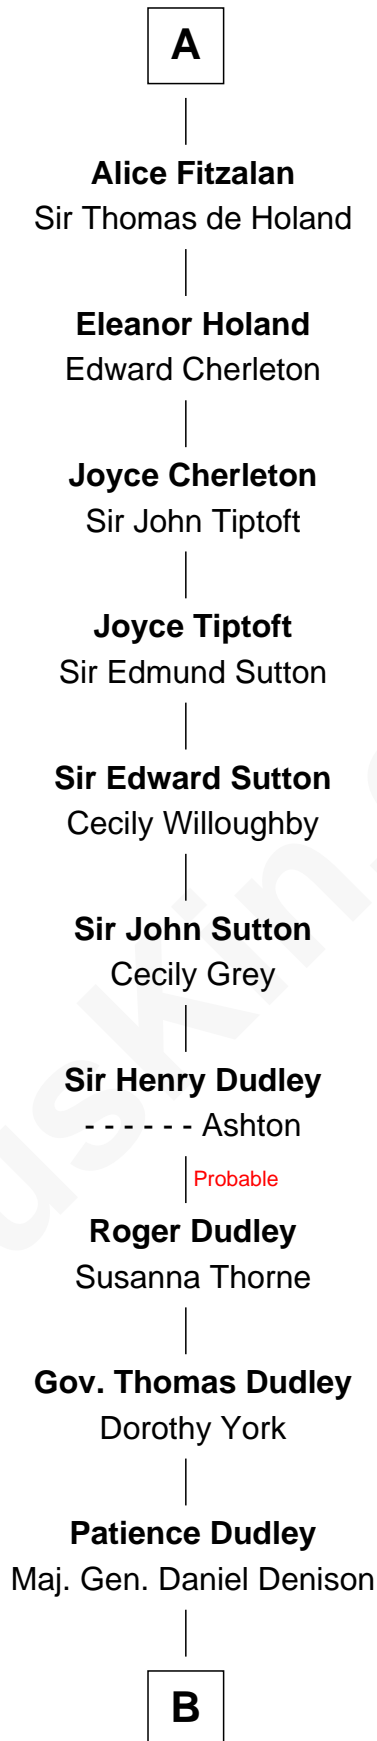

FamousKin.com
Relationship Chart of
King Louis VI
King of France

22nd Great-grandfather of
Colonel Robert Gould Shaw
U.S. Civil War leader of film "Glory" fame

B

—
Elizabeth Denison

Rev. John Rogers

—
Dr. Daniel Rogers

Sarah Appleton

—
Rev. Daniel Rogers

Elizabeth Ruggles

—
Sarah Rogers

Samuel Parkman

—
Elizabeth Willard Parkman

Robert Gould Shaw

—
Francis George Shaw

Sarah Blake Sturgis

—
Colonel Robert Gould Shaw

*Main character in film *"Glory"**