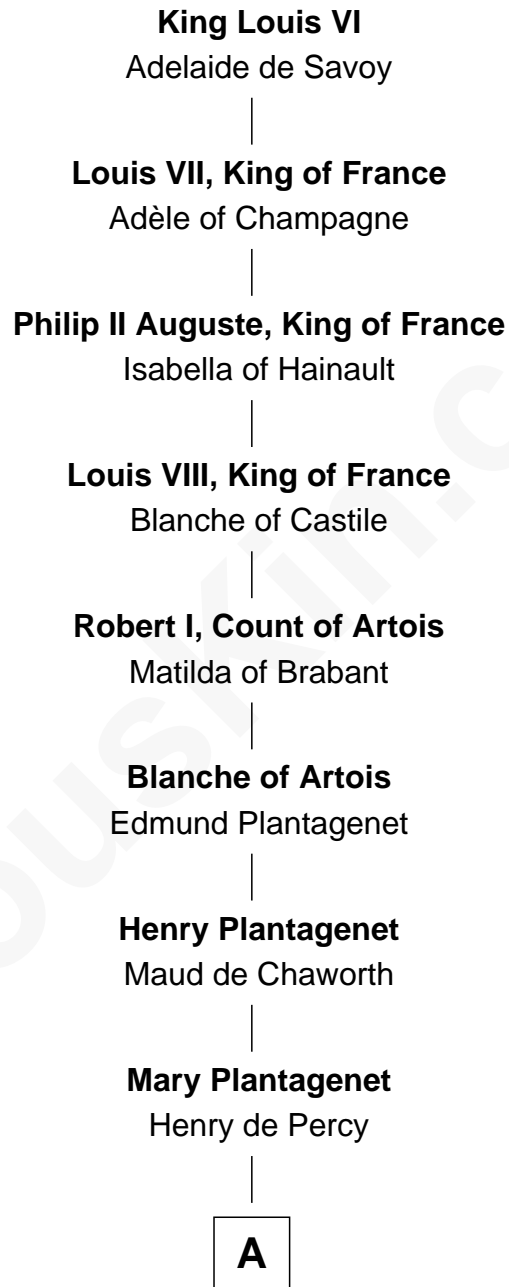

# FamousKin.com Relationship Chart of

**King Louis VI**

*King of France*

**25th Great-grandfather of**

**Roy Rogers**

*Cowboy movie actor and singer*

**A**

**Sir Henry Percy**  
Margaret de Neville

**Sir Henry Percy**  
Elizabeth Mortimer

**Elizabeth Percy**  
Sir John Clifford

**Mary Clifford**  
Sir Philip Wentworth

**Elizabeth Wentworth**  
Sir Martin de la See

**Joan de la See**  
Sir Piers Hildyard

**Isabel Hildyard**  
Ralph Legard

**Joan Ledgard**  
Richard Skepper

**Edward Skepper**  
Mary Robinson

**Rev. William Skepper**  
Sarah Fisher

**B**

**B**

**Sarah Skepper**

Walter Fairfield