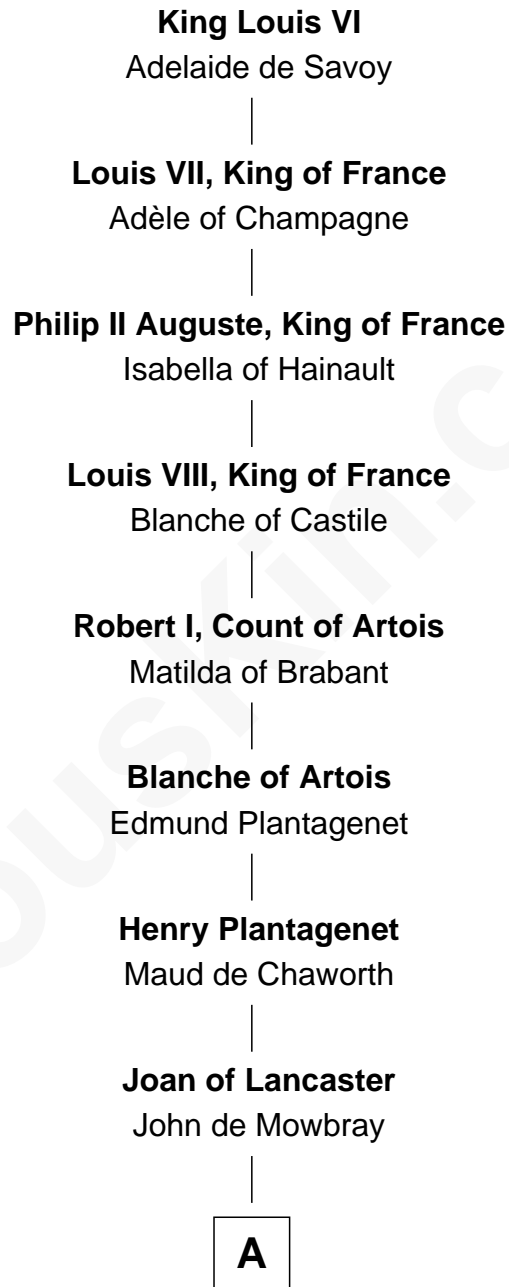

## Relationship Chart of

### King Louis VI

*King of France*

25th Great-grandfather of

### George H. W. Bush

*41st U.S. President*

---

**A**

**Eleanor Mowbray**

Roger de la Warre

**Joan de la Warre**

Sir Thomas West

**Sir Reynold West**

Margaret Thorley

**Sir Richard West**

Katherine Hungerford

**Sir Thomas West**

Eleanor Copley

**Barbara West**

Sir John Guilford