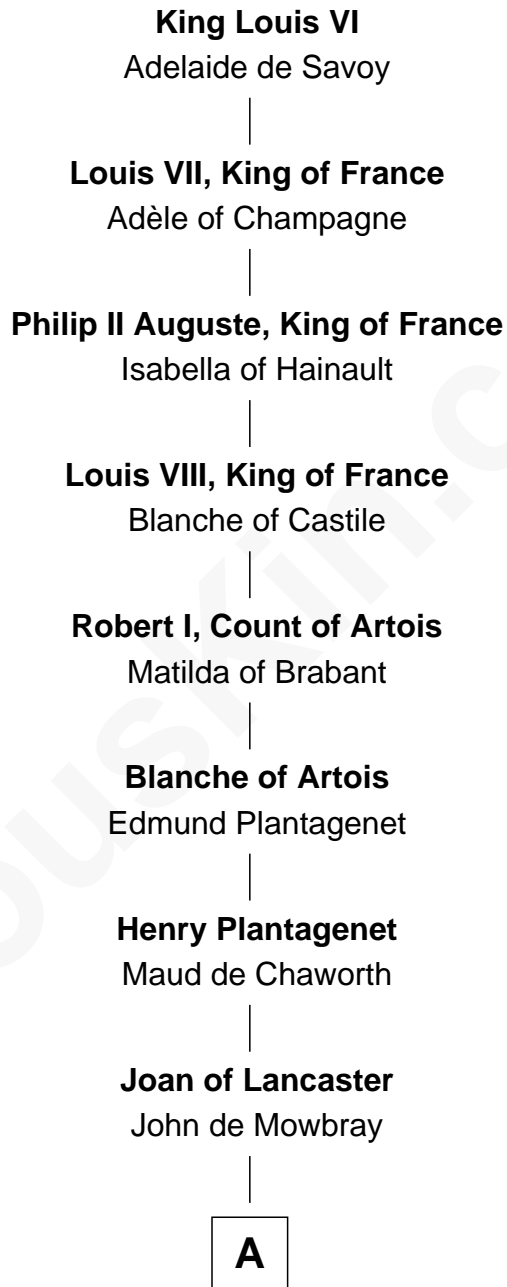

FamousKin.com Relationship Chart of

King Louis VI

King of France

16th Great-grandfather of

Richard More

(c1614 - c1696) Mayflower passenger 1620

MAYFLOWER

A

|
John de Mowbray
Elizabeth de Segrave

|
Margaret Mowbray
Sir Reginald Lucy

|
Sir Walter Lucy
Eleanor L'Arcedeckne

|
Eleanor Lucy
Sir Thomas Hopton

|
Elizabeth Hopton
Sir Roger Corbet

|
Jane Corbet
Thomas Cresset

|
Richard Cresset
Joan Wrottesley

|
Margaret Cresset
Thomas More

|
Jasper More
Elizabeth Smalley

|
Katherine More
Col. Samuel More

|
Richard More

Mayflower passenger 1620