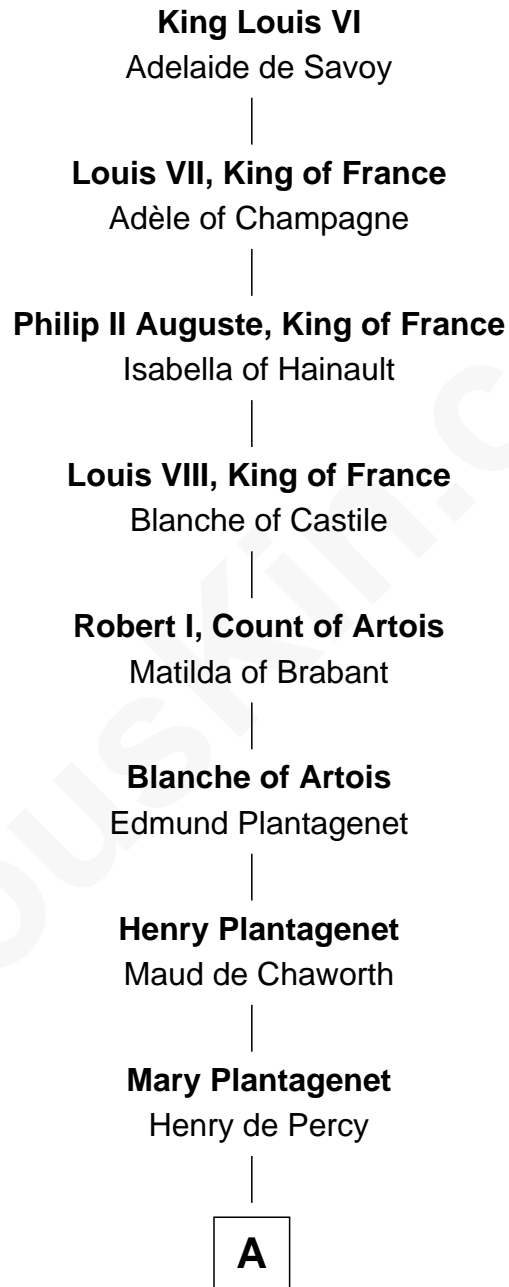

# FamousKin.com Relationship Chart of

**King Louis VI**

*King of France*

25th Great-grandfather of

**Calvin Coolidge**

*30th U.S. President*

**A**

**Sir Henry Percy**  
Margaret de Neville

**Sir Henry Percy**  
Elizabeth Mortimer

**Elizabeth Percy**  
Sir John Clifford

**Mary Clifford**  
Sir Philip Wentworth

**Elizabeth Wentworth**  
Sir Martin de la See

**Joan de la See**  
Sir Piers Hildyard

**Isabel Hildyard**  
Ralph Legard

**Joan Ledgard**  
Richard Skepper

**Edward Skepper**  
Mary Robinson

**Rev. William Skepper**  
Sarah Fisher

**B**

**B**

**Sarah Skepper**

Walter Fairfield