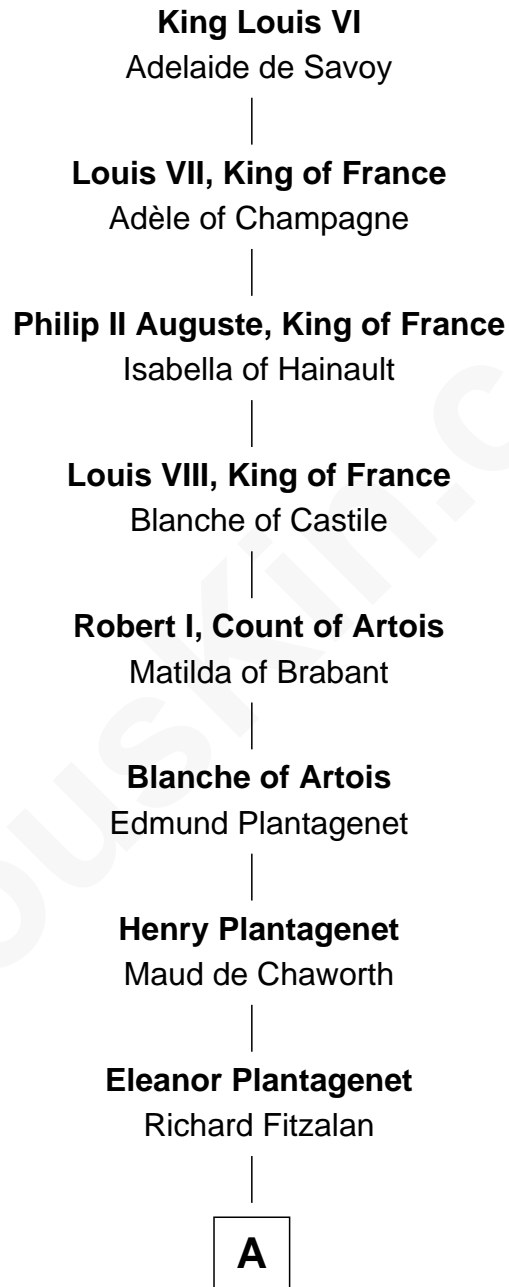

**FamousKin.com**  
**Relationship Chart of**  
**King Louis VI**  
*King of France*

**24th Great-grandfather of**  
**Adlai Stevenson II**  
*31st Governor of Illinois*

**A**

**Sir Richard Fitzalan**

Elizabeth de Bohun

**Elizabeth Fitzalan**

Sir Robert Goushill

**Joan Goushill**

Sir Thomas Stanley

**Katherine Stanley**

Sir John Savage

**Sir Christopher Savage**

Anne Stanley

**Sir Christopher Savage**

Anne Lygon

**Francis Savage**

Anne Sheldon

**Walter Savage**

Elizabeth Hall

**Ralph Savage**

.....  
**Anthony Savage**

Dr. Thomas Walker

—  
**Peachy Walker**

Col. Joshua Frye

—  
**Thomas Walker Frye**

Elizabeth Speed Smith

—  
**Mary Peachy Frye**

Rev. Lewis Warner Green

—  
**Letitia Green**