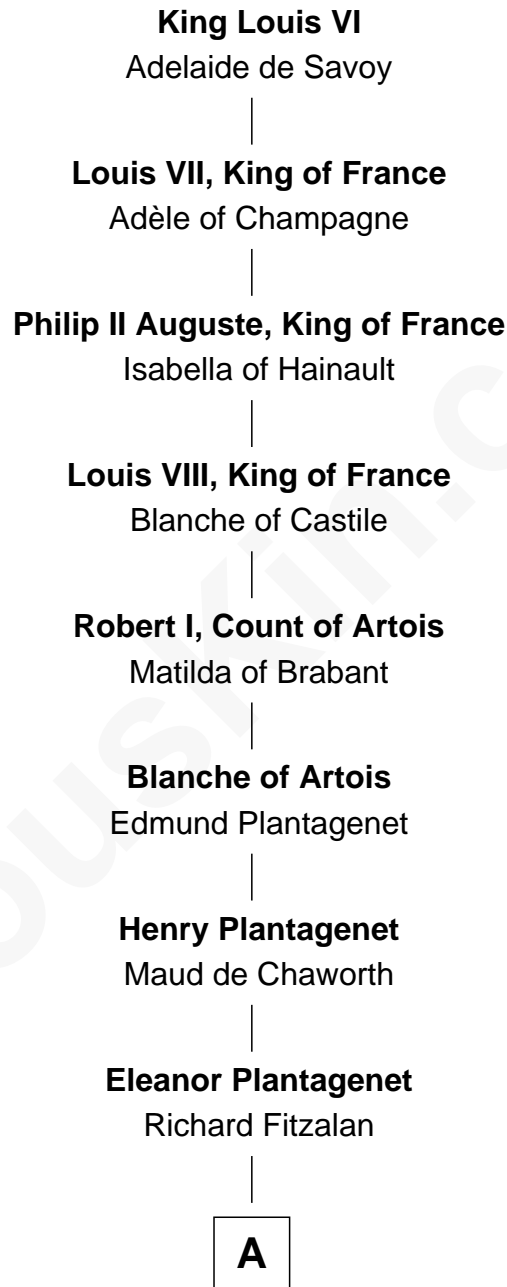

FamousKin.com Relationship Chart of

King Louis VI

King of France

24th Great-grandfather of

Valerie Bertinelli

Television Actress

A

Sir Richard Fitzalan

Elizabeth de Bohun

Elizabeth Fitzalan

Sir Robert Goushill

Elizabeth Goushill

Sir Robert Wingfield

Sir Henry Wingfield

Elizabeth Rookes

Robert Wingfield