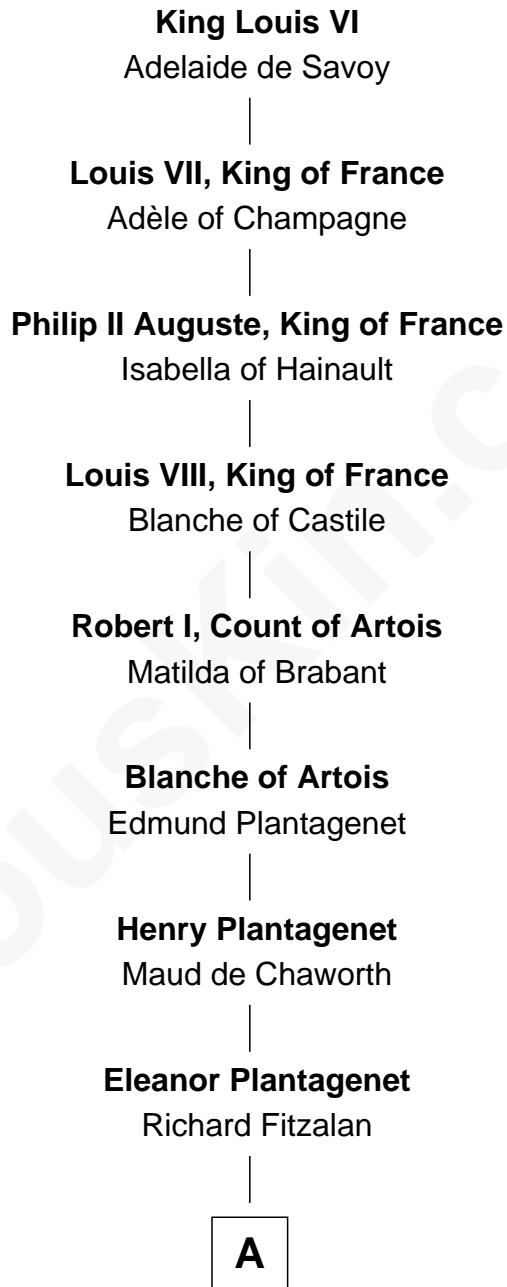

FamousKin.com
Relationship Chart of
King Louis VI
King of France

24th Great-grandfather of
Tennessee Williams
Author of A Streetcar Named Desire

A

Alice Fitzalan

Sir Thomas de Holand

Eleanor Holand

Edward Cherleton

Joyce Cherleton

Sir John Tiptoft

Joyce Tiptoft

Sir Edmund Sutton

Sir Edward Sutton

Cecily Willoughby

Sir John Sutton

Cecily Grey

Sir Henry Dudley

----- Ashton

Probable

Roger Dudley

Susanna Thorne

Gov. Thomas Dudley

Dorothy York

Mercy Dudley