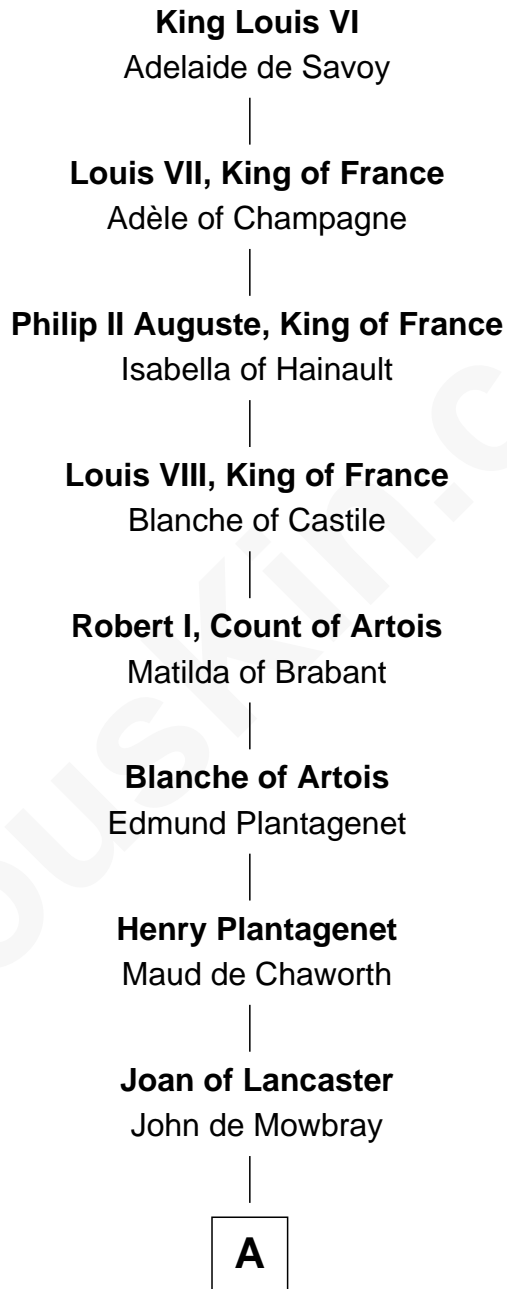

# FamousKin.com Relationship Chart of

**King Louis VI**

*King of France*

**16th Great-grandfather of**

**Thomas Bradbury**

*(c1610/11 - 1694/5) Great Migration Immigrant 1635*

**A**

|  
**John de Mowbray**  
Elizabeth de Segrave

|  
**Eleanor de Mowbray**  
John de Welles

|  
**Eudo de Welles**  
Maud de Greystoke

|  
**Sir Lionel de Welles**  
Joan de Waterton

|  
**Margaret de Welles**  
Sir Thomas Dymoke

|  
**Jane Dymoke**  
John Fulnetby

|  
**Katherine Fulnetby**  
William Dynwell

|  
**Anne Dynwell**  
Henry Whitgift

|  
**William Whitgift**

-----  
|  
**Elizabeth Whitgift**  
Wymond Bradbury

|  
**Thomas Bradbury**  
*Great Migration Immigrant 1635*