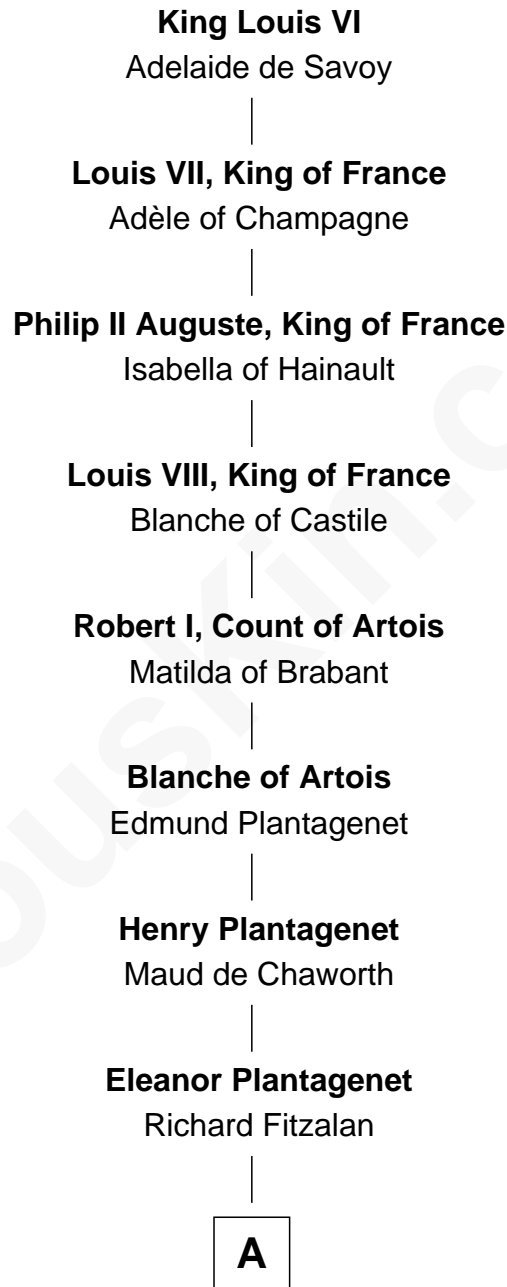

FamousKin.com

Relationship Chart of

King Louis VI

King of France

17th Great-grandfather of

Patrick Henry
1st and 6th Governor of Virginia

A

Alice Fitzalan

Sir Thomas de Holand

Margaret de Holand

Sir John Beaufort

Joan Beaufort

Sir James Stewart

John Stewart

Eleanor Sinclair

Elizabeth Stewart