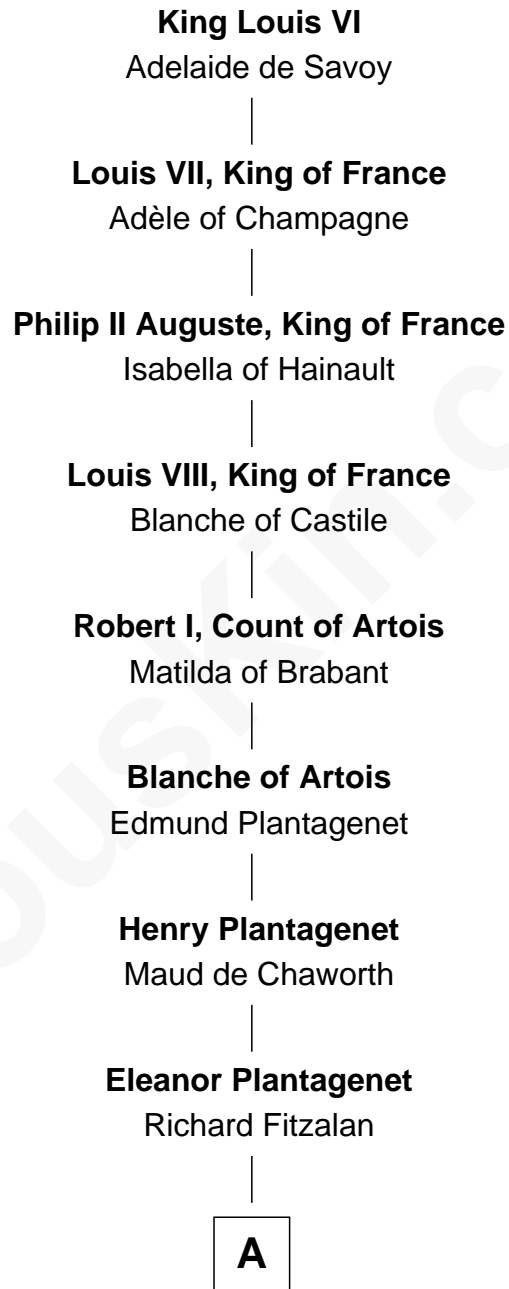

FamousKin.com Relationship Chart of

King Louis VI

King of France

24th Great-grandfather of

Randolph Scott

Movie Actor

A

Sir Richard Fitzalan

Elizabeth de Bohun

Elizabeth Fitzalan

Sir Robert Goushill

Joan Goushill

Sir Thomas Stanley

Katherine Stanley

Sir John Savage

Sir Christopher Savage

.....
Anthony Savage

Sarah Constable

B

B

—
Alice Savage

Francis Thornton

—
Margaret Thornton

William Strother