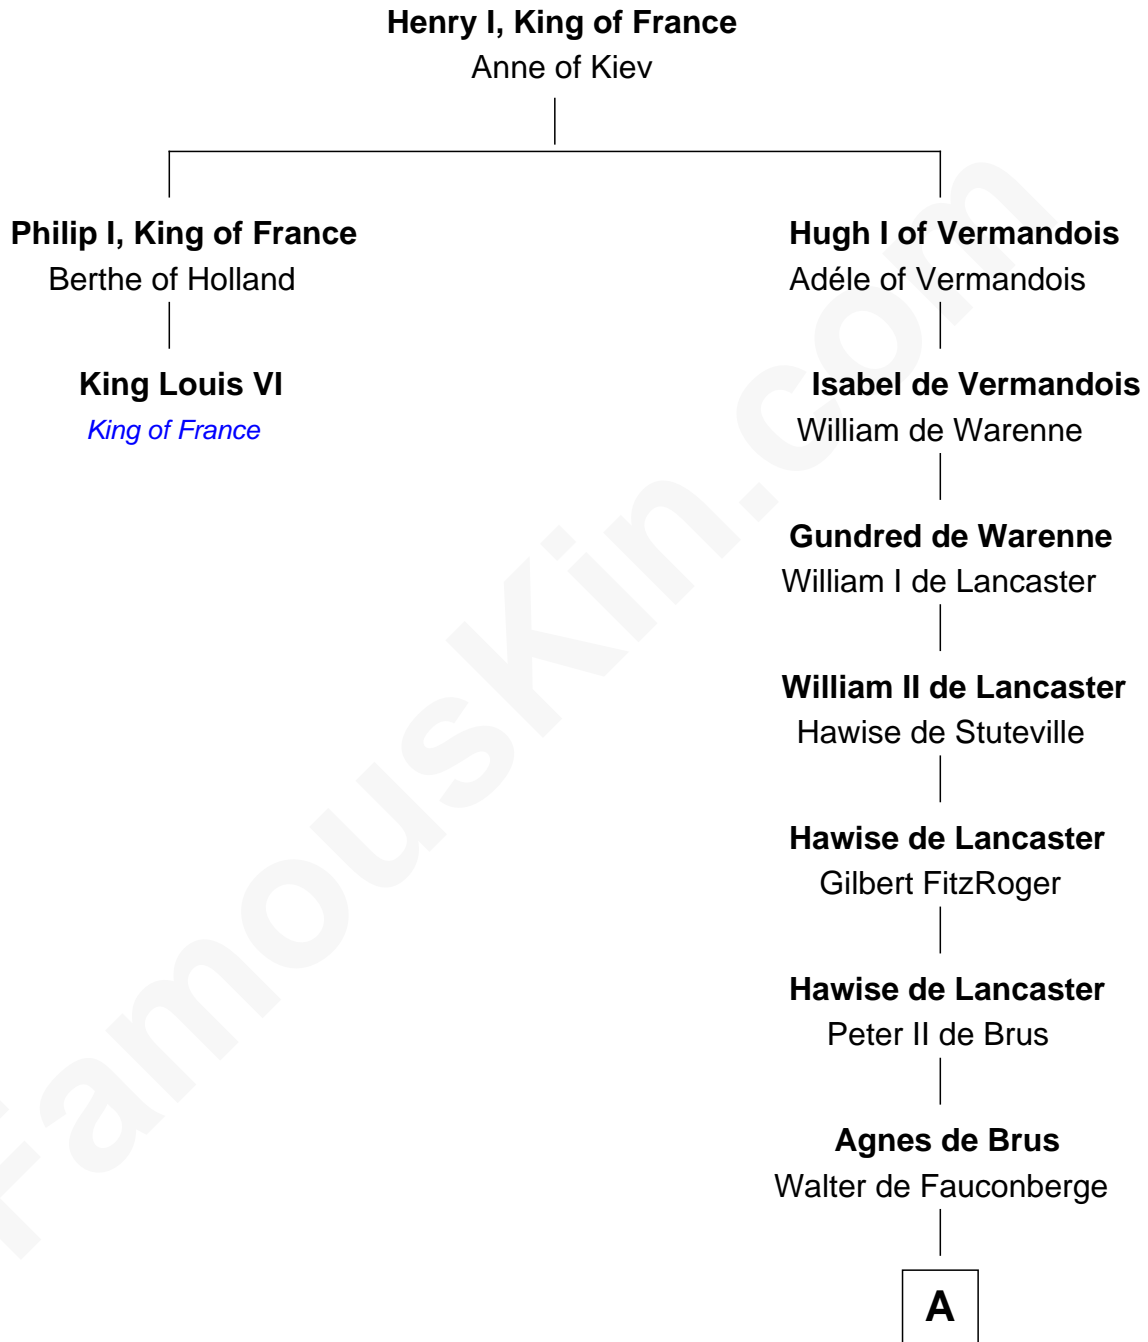

**FamousKin.com**  
**Relationship Chart of**  
**King Louis VI**  
*King of France*

**1st cousin 20 times removed of**  
**William Greene**  
*2nd Governor of Rhode Island*

**A**

**Anice de Fauconberge**

Sir Nicholas Engaine

**Sir John d'Engaine**

Joan Peveral

**Elizabeth d'Engaine**

Sir Laurence de Pabenham

**Katherine Pabenham**

Sir Thomas Aylesbury

**Eleanor Aylesbury**

Sir Humphrey Stafford

**Humphrey Stafford**

Katherine Fray

**Sir Humphrey Stafford**

Margaret Fogge

**Sir Humphrey Stafford**

Margaret Tame

**Ellen Stafford**