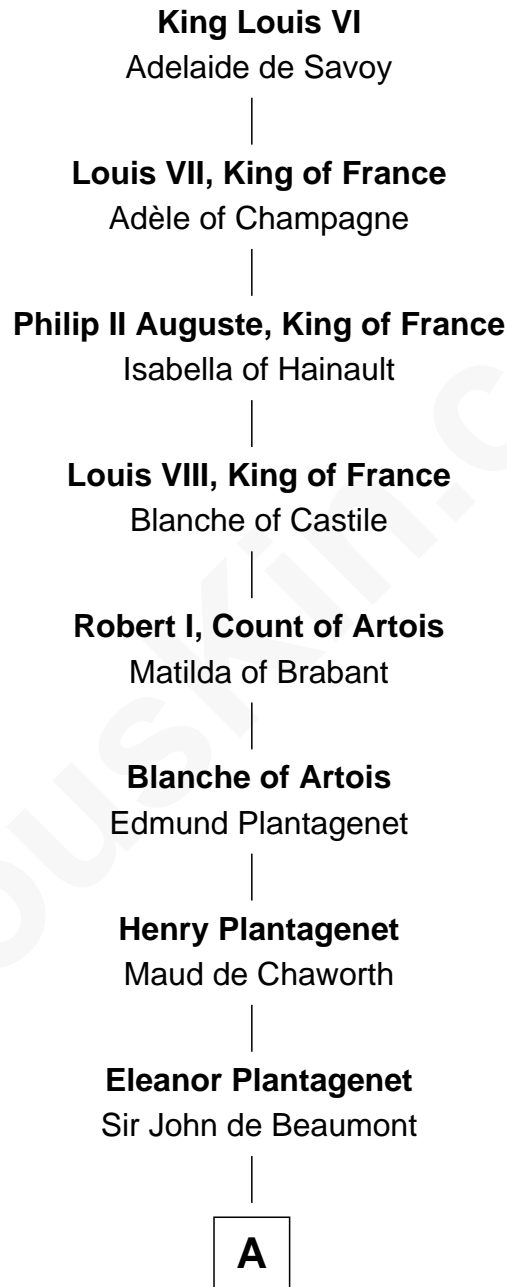

## Relationship Chart of

### King Louis VI

*King of France*

28th Great-grandfather of

**Johnny Carson**  
*TV Host - "The Tonight Show"*

**A**

**Henry de Beaumont**

Margaret de Vere

**Sir John de Beaumont**  
Katherine de Everingham

**Elizabeth Beaumont**  
Sir William Botreaux

**Margaret Botreaux**  
Sir Robert Hungerford

**Eleanor Hungerford**  
Sir John White

**Robert White**  
Margaret Gainsford

**Margaret White**  
John Kirton

**Stephen Kirton**  
Margaret Offley

**Thomas Kirton**  
Mary Sadler

**Mary Kirton**  
Robert Rainsford

**B**

**B**

**Edward Rainsford**

Mary - - - - -

**Mary Rainsford**

William Bassett