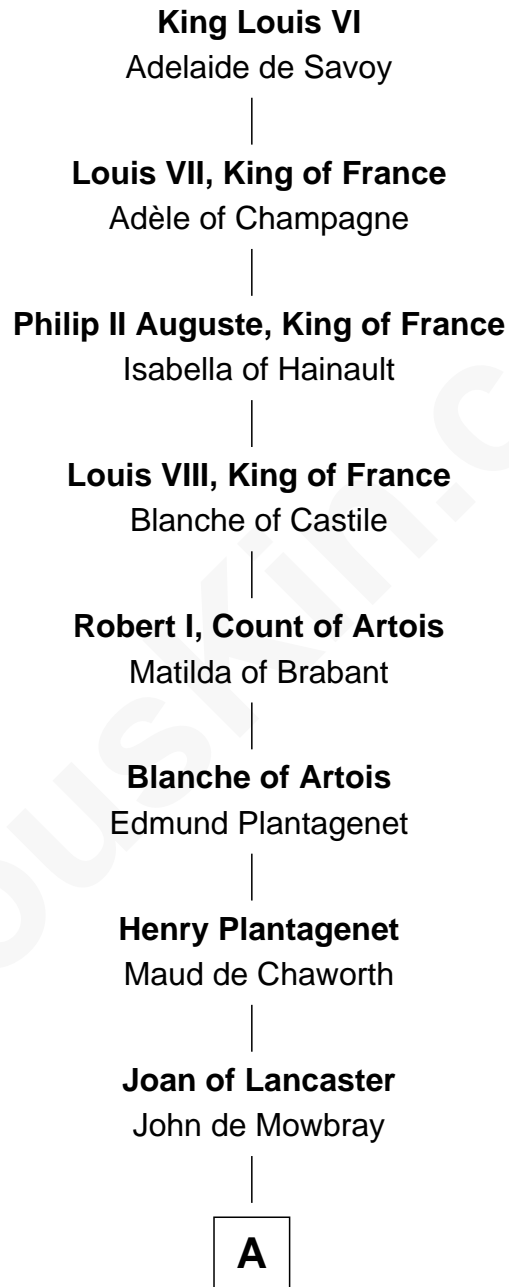

FamousKin.com
Relationship Chart of
King Louis VI
King of France

24th Great-grandfather of

Ray Bradbury
Author of The Martian Chronicles

A

Eleanor Mowbray

Roger de la Warre

Joan de la Warre

Sir Thomas West

Sir Reynold West

Margaret Thorley

Sir Richard West

Katherine Hungerford

Sir Thomas West

Eleanor Copley

Sir George West

Elizabeth Morton