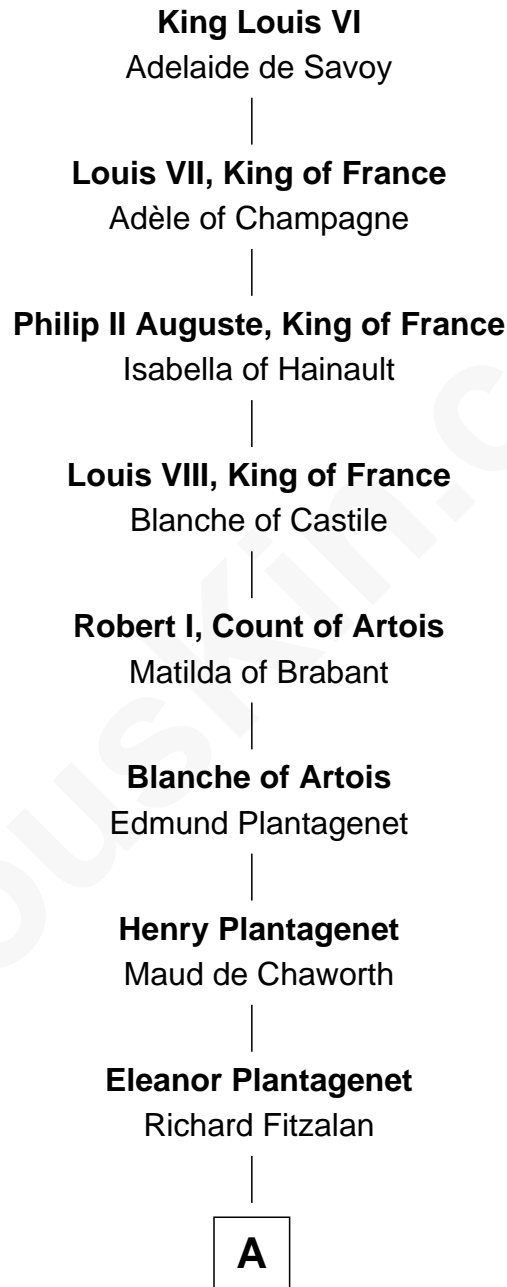

FamousKin.com

Relationship Chart of

King Louis VI

King of France

18th Great-grandfather of

George Washington

1st U.S. President

A

Alice Fitzalan

Sir Thomas de Holand

Eleanor Holand

Edward Cherleton

Joyce Cherleton

Sir John Tiptoft

Joyce Tiptoft

Sir Edmund Sutton