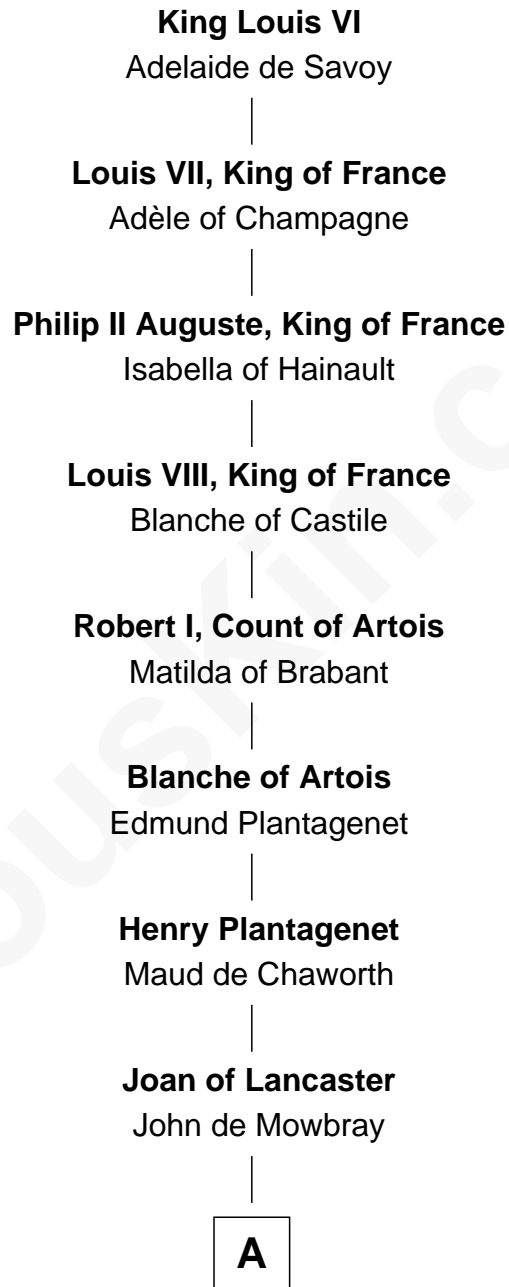

FamousKin.com Relationship Chart of

King Louis VI

King of France

23rd Great-grandfather of

Jack London

Author of "The Call of the Wild"

A

John de Mowbray
Elizabeth de Segrave

Sir Thomas Mowbray
Elizabeth Fitzalan

Isabel Mowbray
Sir James Berkeley

Maurice Berkeley
Isabel Mead

Anne Berkeley
Sir William Dennis

Isabel Dennis
Sir John Berkeley

Elizabeth Berkeley
Henry Lygon

Elizabeth Lygon
Edward Bassett