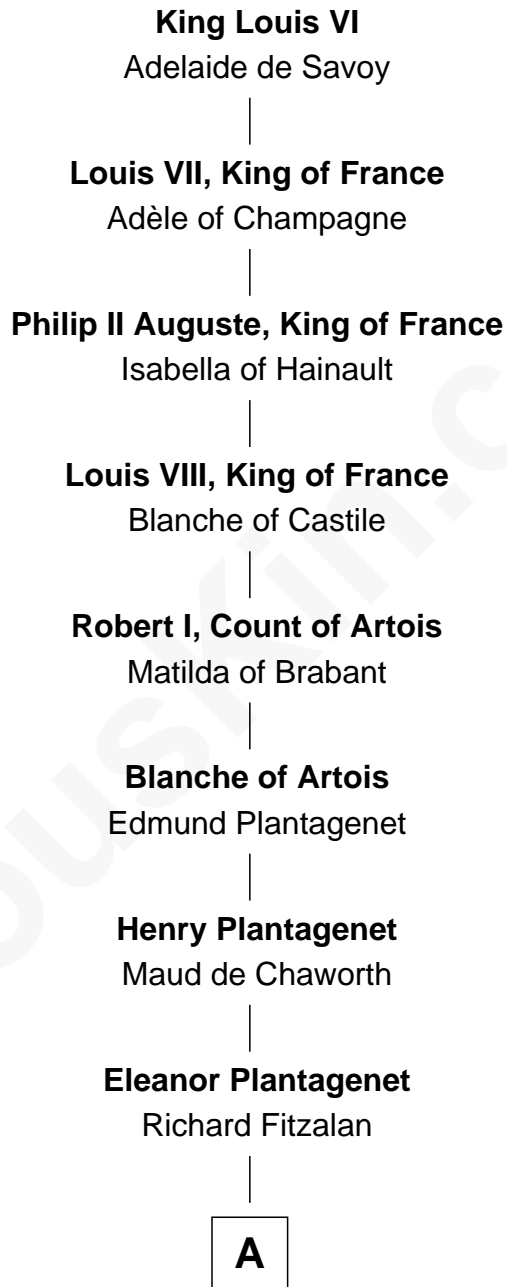

FamousKin.com Relationship Chart of

King Louis VI

King of France

23rd Great-grandfather of

John Kerry

68th U.S. Secretary of State

A

Alice Fitzalan

Sir Thomas de Holand

Eleanor Holand

Edward Cherleton

Joyce Cherleton

Sir John Tiptoft

Joyce Tiptoft

Sir Edmund Sutton

Sir Edward Sutton

Gov. Thomas Dudley

Katherine Deighton

Gov. Joseph Dudley

Rebecca Tyng

B

B

Anne Dudley
John Winthrop

John Still Winthrop
Jane Borland