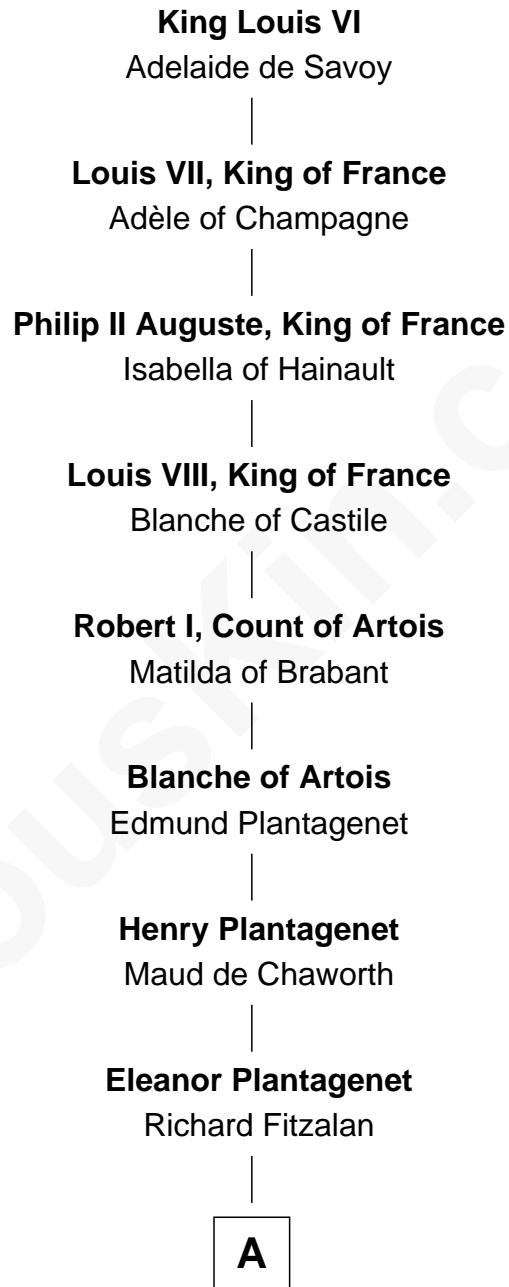

FamousKin.com
Relationship Chart of
King Louis VI
King of France

24th Great-grandfather of
Thomas Pynchon
American Novelist

A

Sir Richard Fitzalan

Elizabeth de Bohun

Elizabeth Fitzalan

Sir Robert Goushill

Joan Goushill

Sir Thomas Stanley

Katherine Stanley

Sir John Savage

Sir Christopher Savage

Anne Stanley

Sir Christopher Savage

Anne Lygon

Bridget Savage