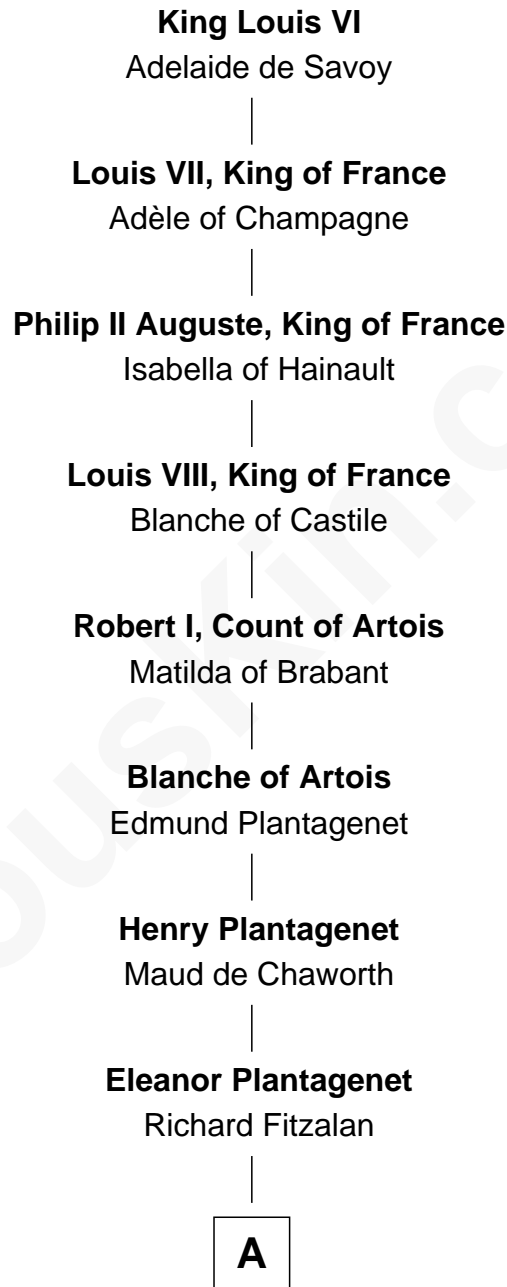

FamousKin.com

Relationship Chart of

King Louis VI

King of France

25th Great-grandfather of

Allen Dulles

5th Director of the C.I.A.

A

Sir Richard Fitzalan

Elizabeth de Bohun

Joan Fitzalan

Sir William Beauchamp

Joan Beauchamp

James Butler

Elizabeth Butler

John Talbot

Ann Talbot

Sir Henry Vernon

Elizabeth Vernon

Sir Robert Corbet

Dorothy Corbet

Sir Richard Mainwaring

Sir Arthur Mainwaring

Margaret Mainwaring