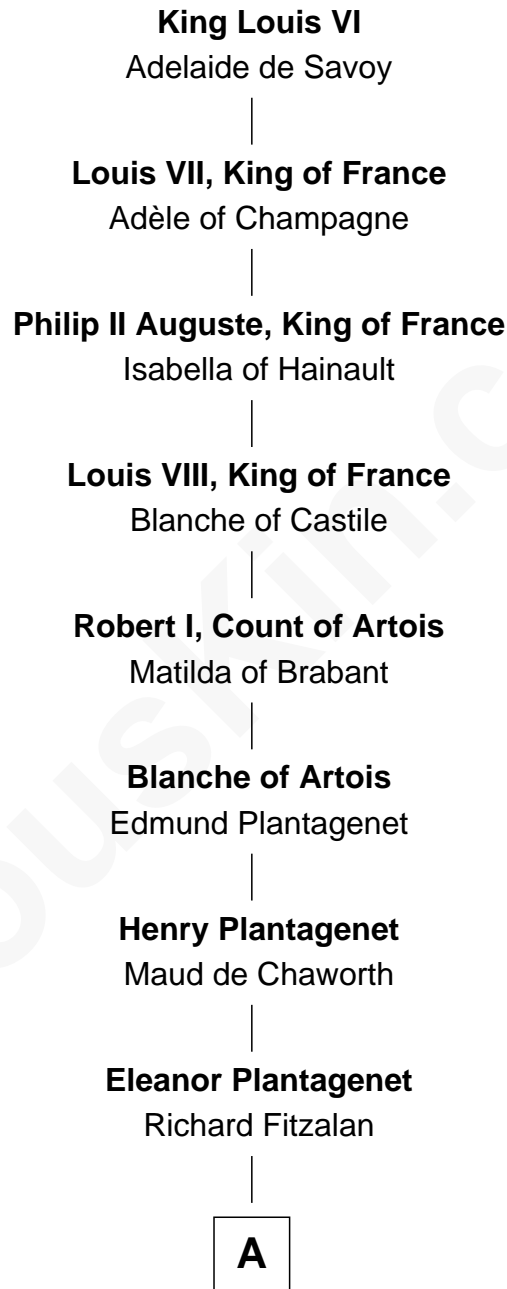

FamousKin.com
Relationship Chart of
King Louis VI
King of France

25th Great-grandfather of
John Foster Dulles
52nd U.S. Secretary of State

A

—
Sir Richard Fitzalan

Elizabeth de Bohun

—
Joan Fitzalan

Sir William Beauchamp

—
Joan Beauchamp

James Butler

—
Elizabeth Butler

John Talbot

—
Ann Talbot

Sir Henry Vernon

—
Elizabeth Vernon

Sir Robert Corbet