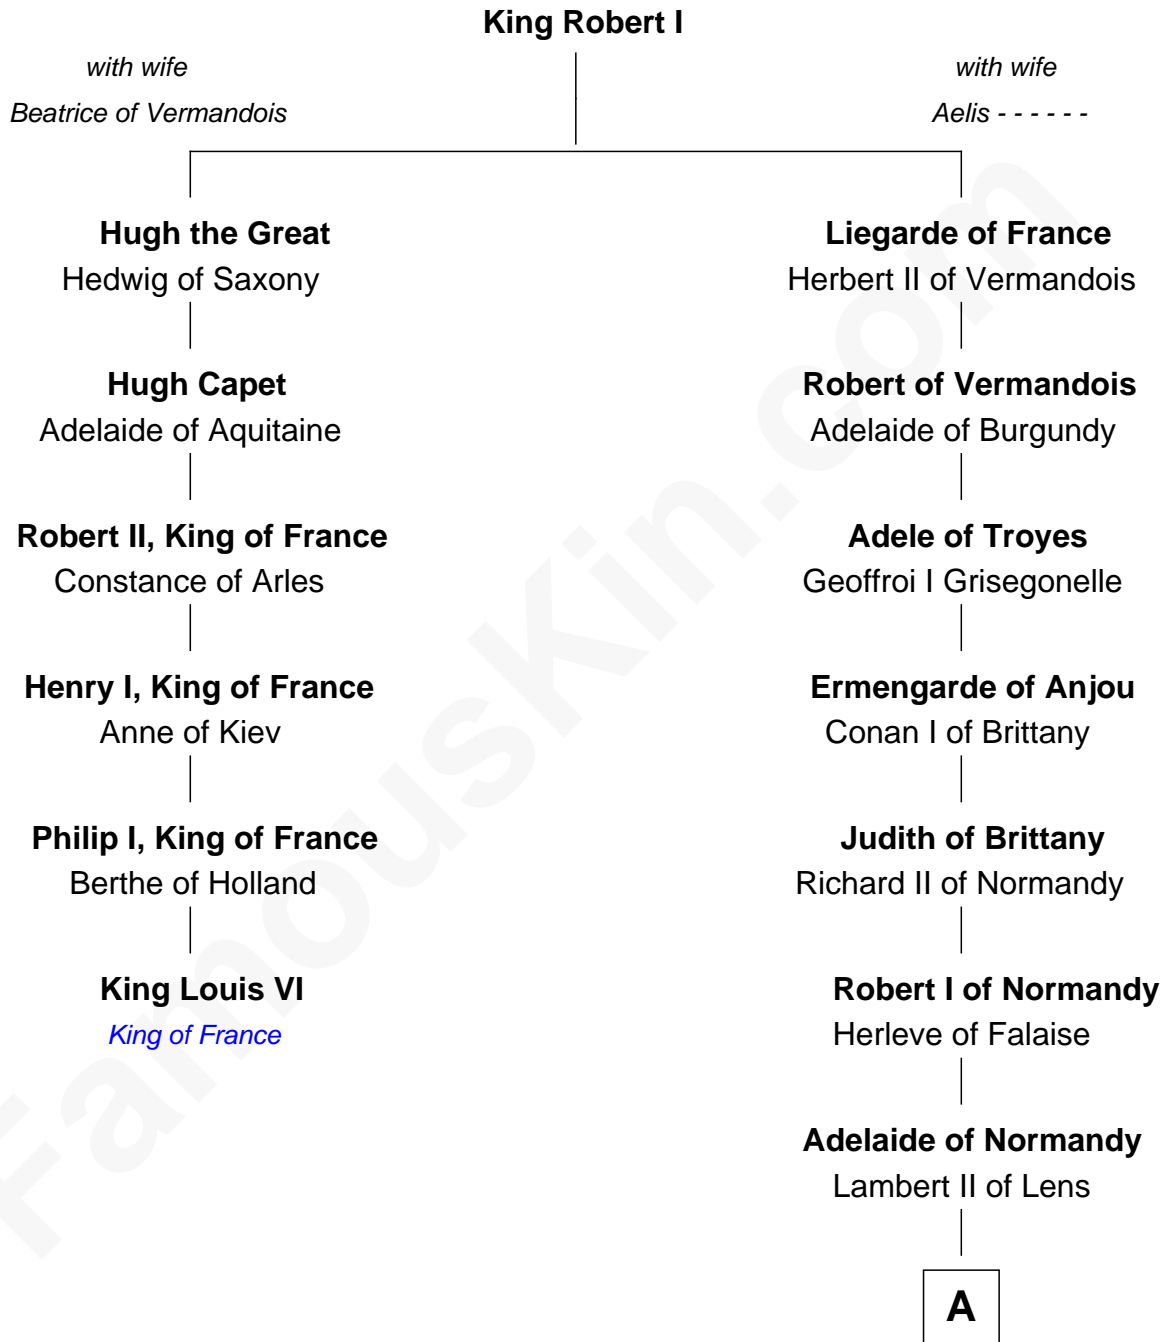

FamousKin.com

Relationship Chart of

King Louis VI

King of France

5th cousin 6 times removed of

William d'Aubeny
Magna Carta Surety

A

—
Judith of Lens

Waltheof II of Northumbria

—
Maud of Northumberland

Simon I de St. Liz

—
Maud de St. Liz

Robert Fitzrichard

—
Maud Fitzrobert

William de Aubenev

—
William d'Aubenev