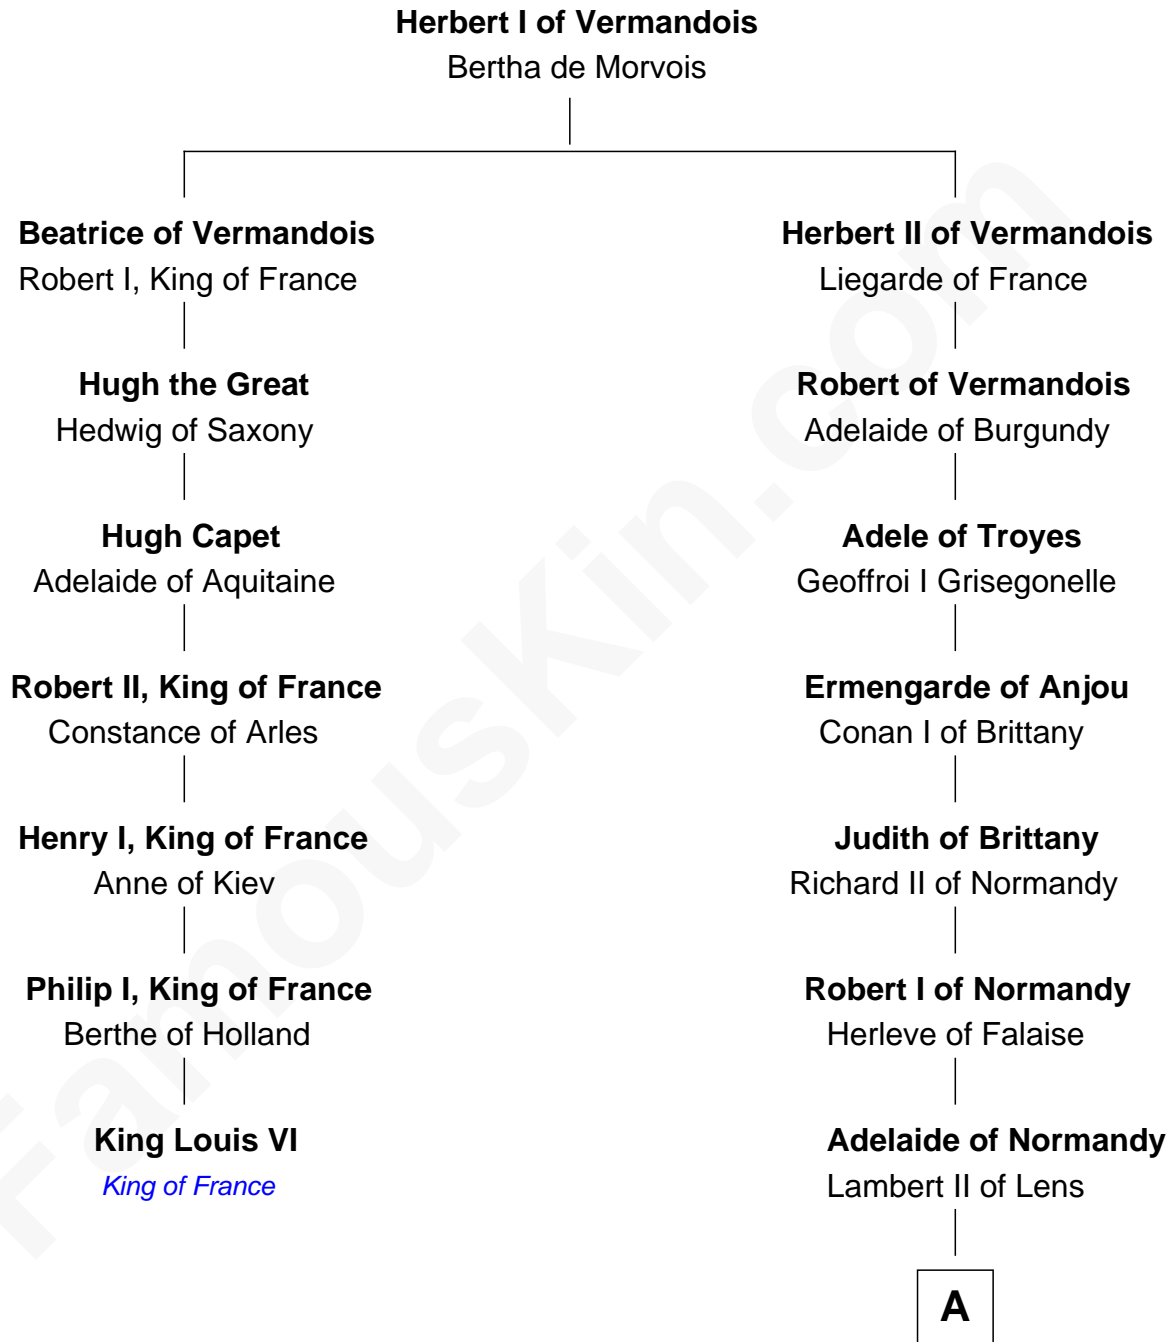

**FamousKin.com**  
**Relationship Chart of**  
**King Louis VI**  
*King of France*

6th cousin 5 times removed of

**William d'Aubeny**  
*Magna Carta Surety*

**A**

—  
**Judith of Lens**

Waltheof II of Northumbria

—  
**Maud of Northumberland**

Simon I de St. Liz

—  
**Maud de St. Liz**

Robert Fitzrichard

—  
**Maud Fitzrobert**

William de Aubenev

—  
**William d'Aubenev**

*Magna Carta Surety*