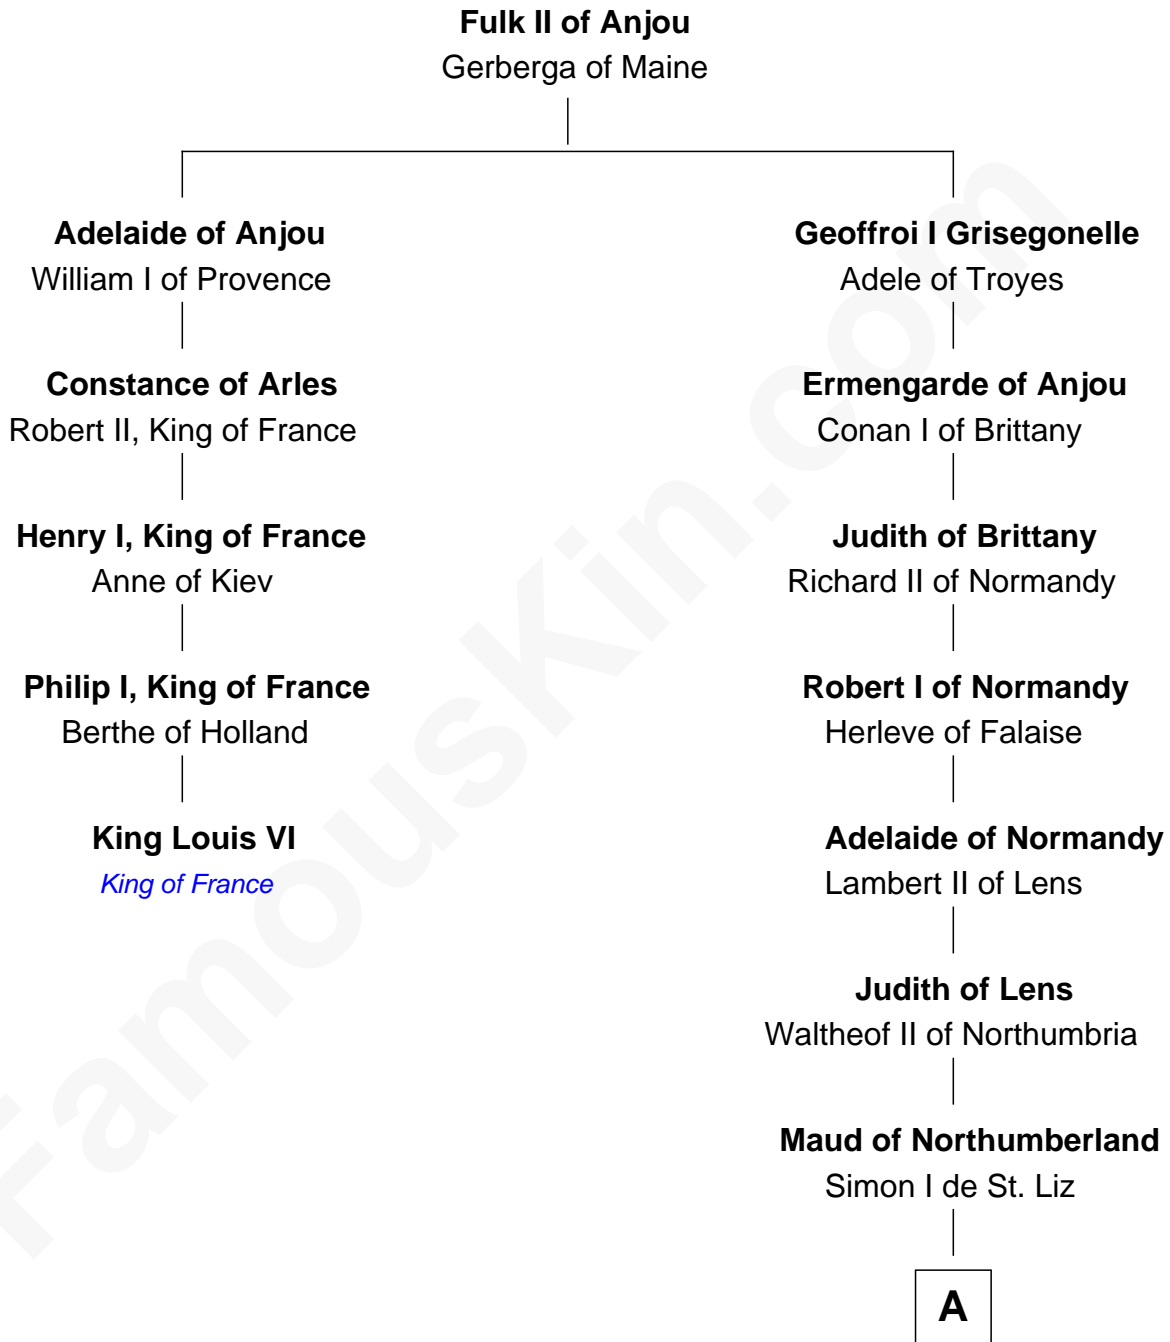

FamousKin.com
Relationship Chart of
King Louis VI
King of France

4th cousin 5 times removed of

William d'Aubenev
Magna Carta Surety

A

—
Maud de St. Liz
Robert Fitzrichard

—
Maud Fitzrobert
William de Aubenev

—
William d'Aubenev
Magna Carta Surety

FamousKin.com