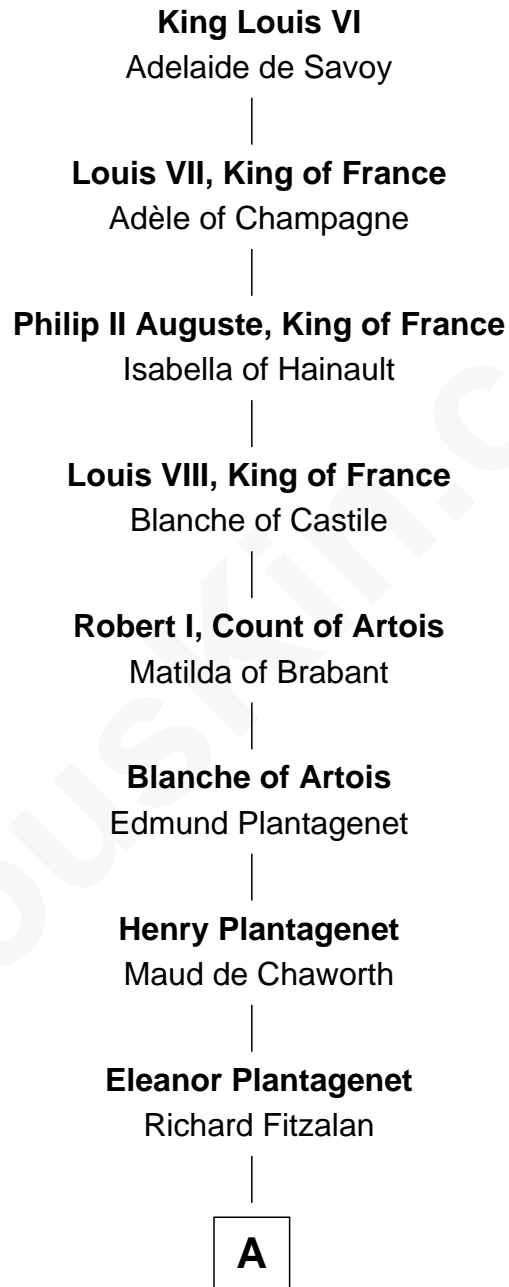

FamousKin.com Relationship Chart of

King Louis VI

King of France

24th Great-grandfather of

Pete Seeger

American Folk Singer

A

John Fitzalan
Eleanor Maltravers

Joan Fitzalan
Sir William Echyngam

Joan Echyngam
Sir John Bayntun

Henry Bayntun

Jane Bayntun
Thomas Prowse

Mary Prowse
John Gye

Robert Gye
Grace Dowrish

Mary Gye
Rev. John Maverick

Elias Maverick
Anna Harris