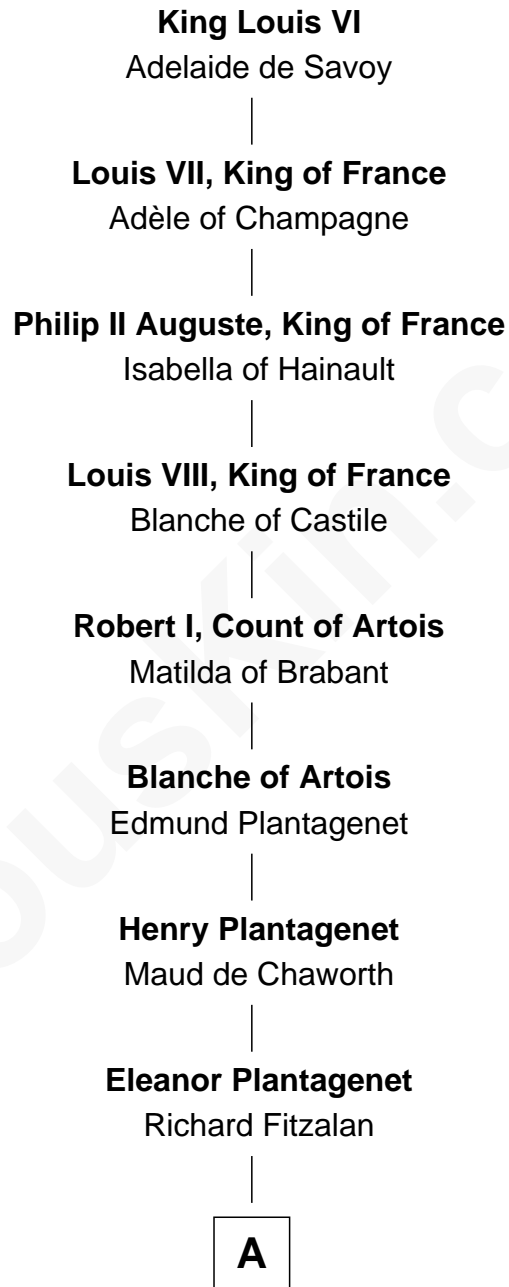

# FamousKin.com Relationship Chart of

**King Louis VI**

*King of France*

25th Great-grandfather of

**Adlai Stevenson III**

*U.S. Senator from Illinois*

**A**

**Sir Richard Fitzalan**

Elizabeth de Bohun

**Elizabeth Fitzalan**

Sir Robert Goushill

**Joan Goushill**

Sir Thomas Stanley

**Katherine Stanley**

Sir John Savage

**Sir Christopher Savage**

Mary Taliaferro

**Mildred Thornton**

Dr. Thomas Walker

**Peachy Walker**

Col. Joshua Frye

**Thomas Walker Frye**

Elizabeth Speed Smith

**Mary Peachy Frye**