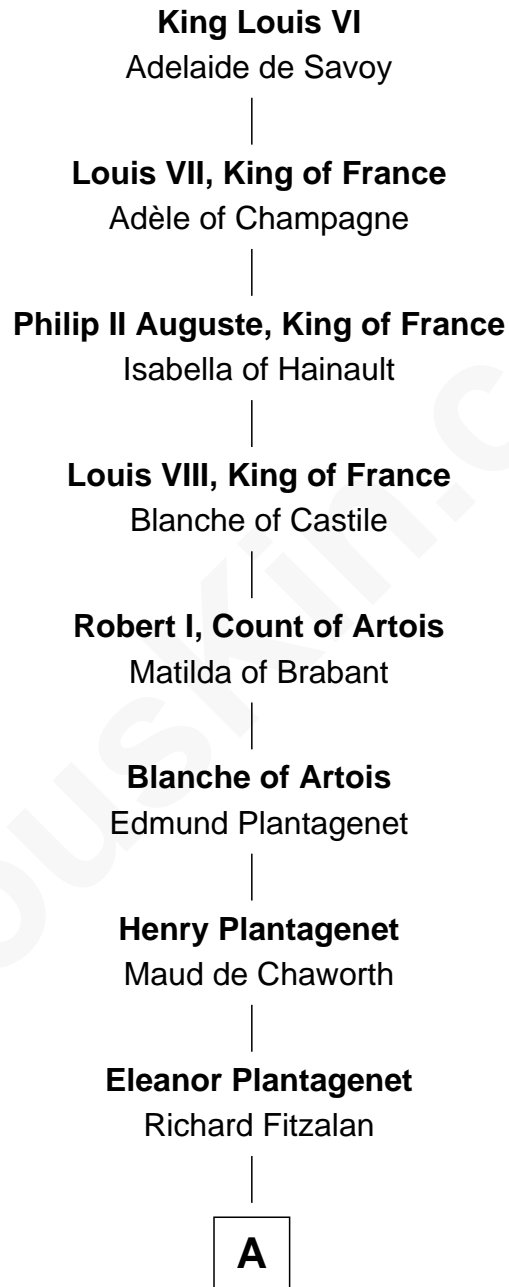

## Relationship Chart of

### King Louis VI

*King of France*

20th Great-grandfather of

**General Robert E. Lee**  
*Confederate Army - U.S. Civil War*

---

**A**

**Sir Richard Fitzalan**

Elizabeth de Bohun

**Elizabeth Fitzalan**

Sir Robert Goushill

**Joan Goushill**

Sir Thomas Stanley

**Katherine Stanley**

Sir John Savage

**Dulcia Savage**

Sir Henry Bold