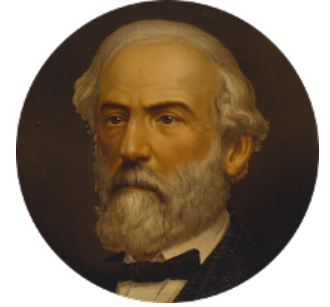

# FamousKin.com

## Relationship Chart of

### King Louis VI

*King of France*

20th Great-grandfather of

**General Robert E. Lee**  
*Confederate Army - U.S. Civil War*

---

**A**

**Sir Richard Fitzalan**

Elizabeth de Bohun