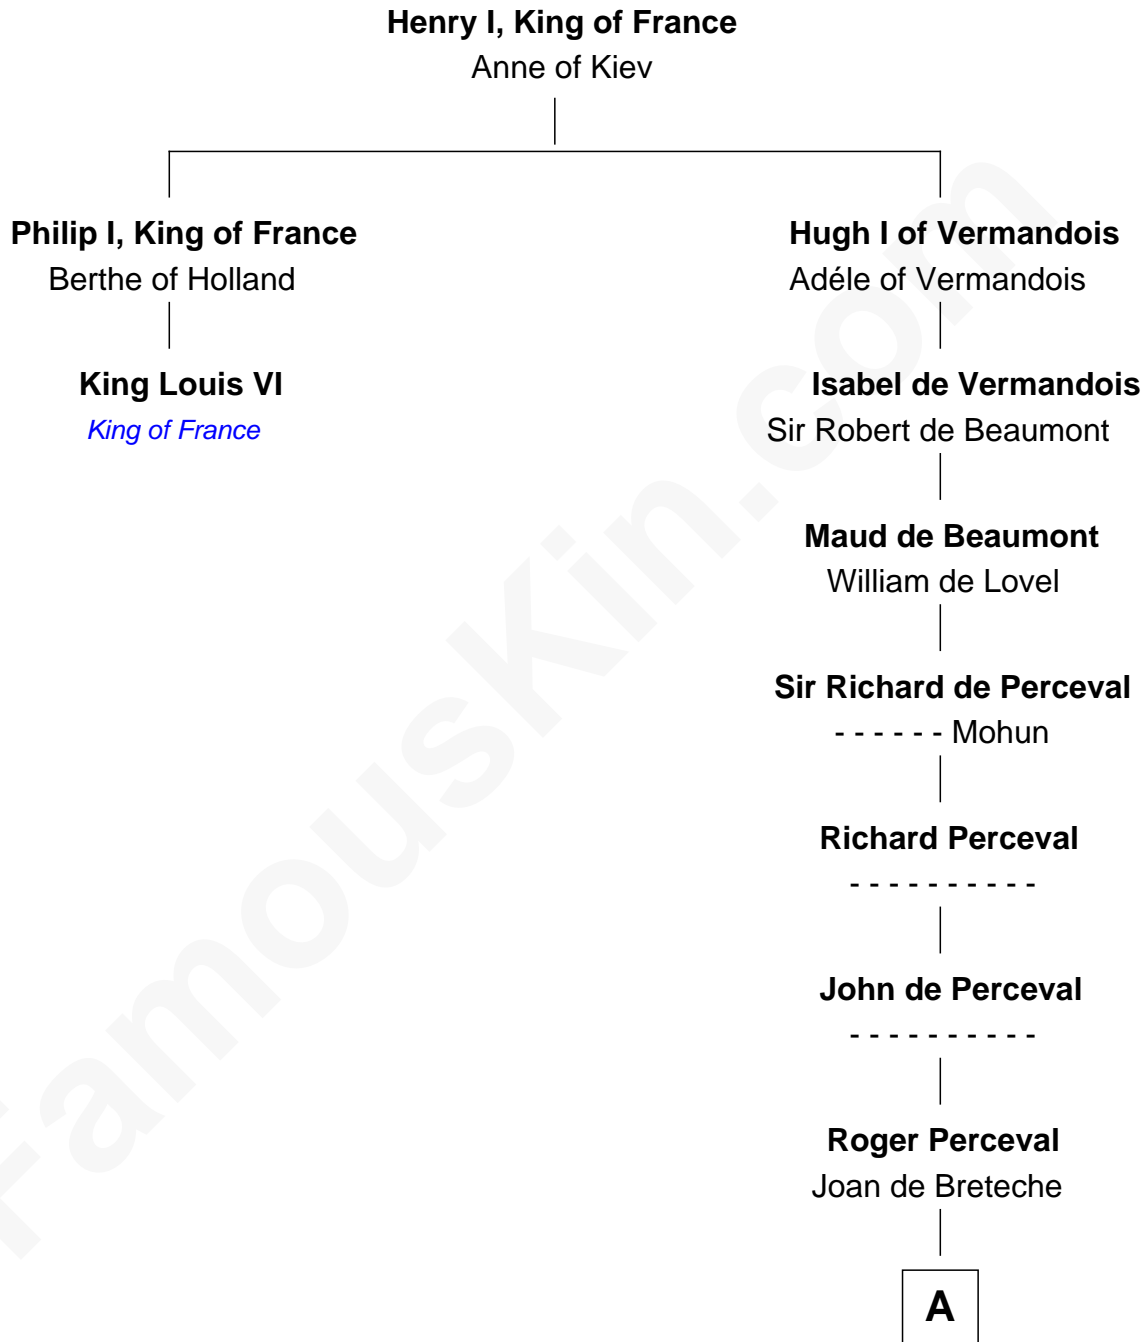

FamousKin.com

Relationship Chart of

King Louis VI

King of France

1st cousin 15 times removed of

Percival Lowell
 (c1570 - c1666) *Great Migration Immigrant 1639*

A

—
Sir John Perceval
Milisent de Sancto Mauro

—
Sir Walter Perceval
Alice de Acton

—
Sir Ralph Perceval
Elizabeth de Wyke

—
Sir Richard Perceval
Agnes Arthur

—
Ralph Perceval
Joan de Bosco

—
Sir John Perceval
Joan Chedder

—
Sir James Perceval
Joan Kenne

—
Edmund Percival
Elizabeth Yorke

—
Christian Percival
Richard Lowle

—
Percival Lowell
Great Migration Immigrant 1639