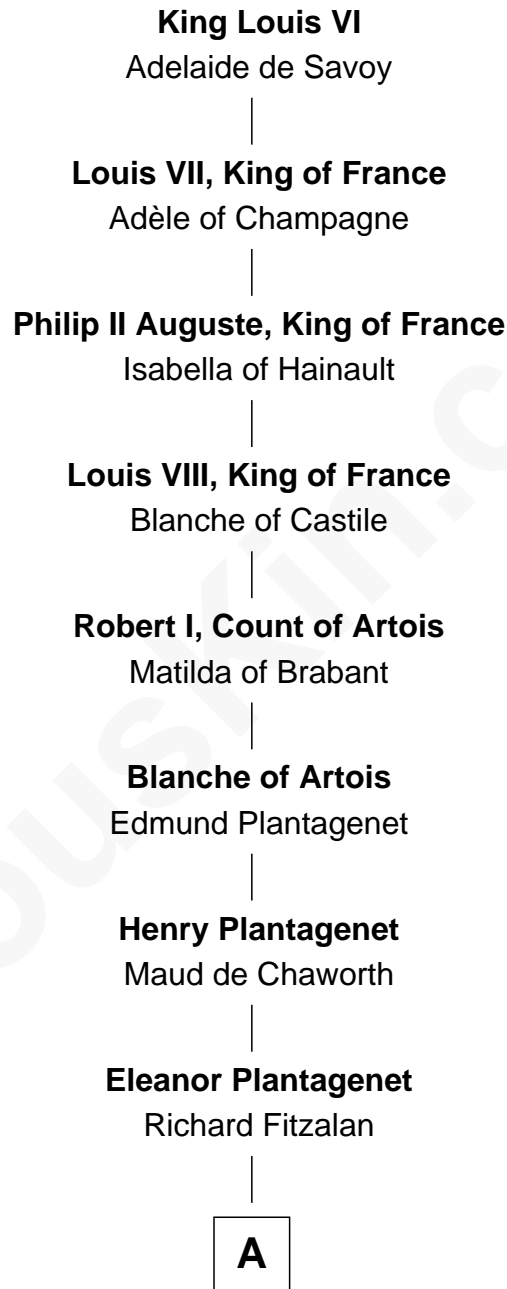

FamousKin.com Relationship Chart of

King Louis VI

King of France

26th Great-grandfather of

Ed Helms

TV and Movie Actor

A

Sir Richard Fitzalan

Elizabeth de Bohun

Elizabeth Fitzalan

Sir Robert Goushill

Joan Goushill

Sir Thomas Stanley

Sir John Stanley

Elizabeth Weever

Margery Stanley

Sir William Torbock

Thomas Torbock

Elizabeth Moore

William Torbock

Catherine Gerard

Margaret Torbock

Oliver Mainwaring

Oliver Mainwaring

Hester Hough

Mary Richards

Alexander Wolcott

Mary Wolcott

Dr. Elihu Griswold

Mary Griswold

Joseph Turner

Eugene S. Turner