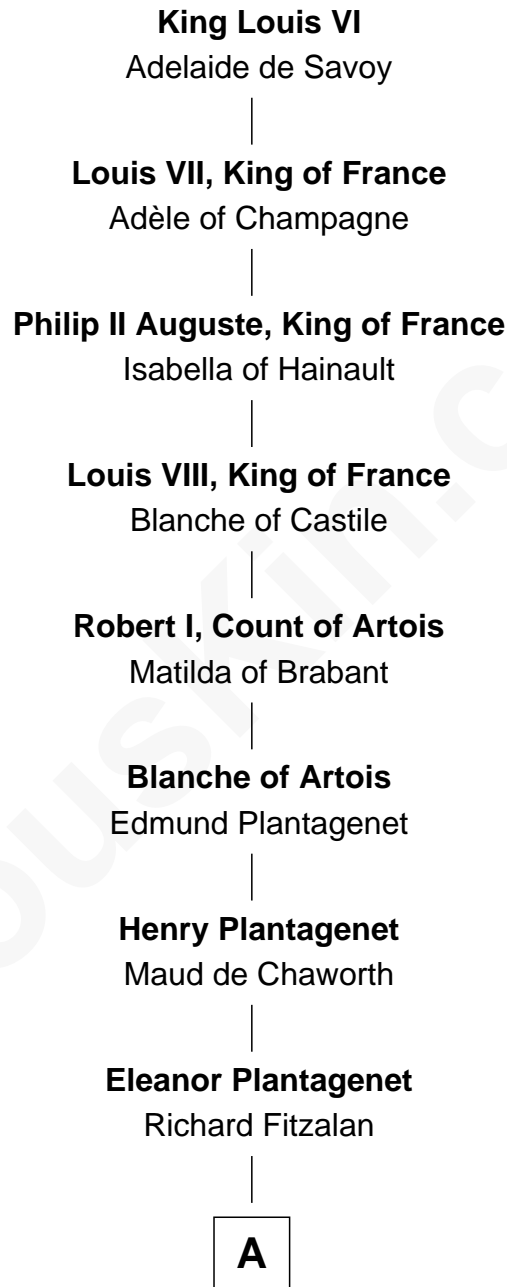

FamousKin.com
Relationship Chart of
King Louis VI
King of France

22nd Great-grandfather of

Jay Gould
American Railroad "Robber Baron"

A

Sir Richard Fitzalan

Elizabeth de Bohun

Joan Fitzalan

Sir William Beauchamp

Joan Beauchamp

James Butler

Elizabeth Butler

John Talbot

Sir Gilbert Talbot

Audrey Cotton

Sir John Talbot

Margaret Troutbeck