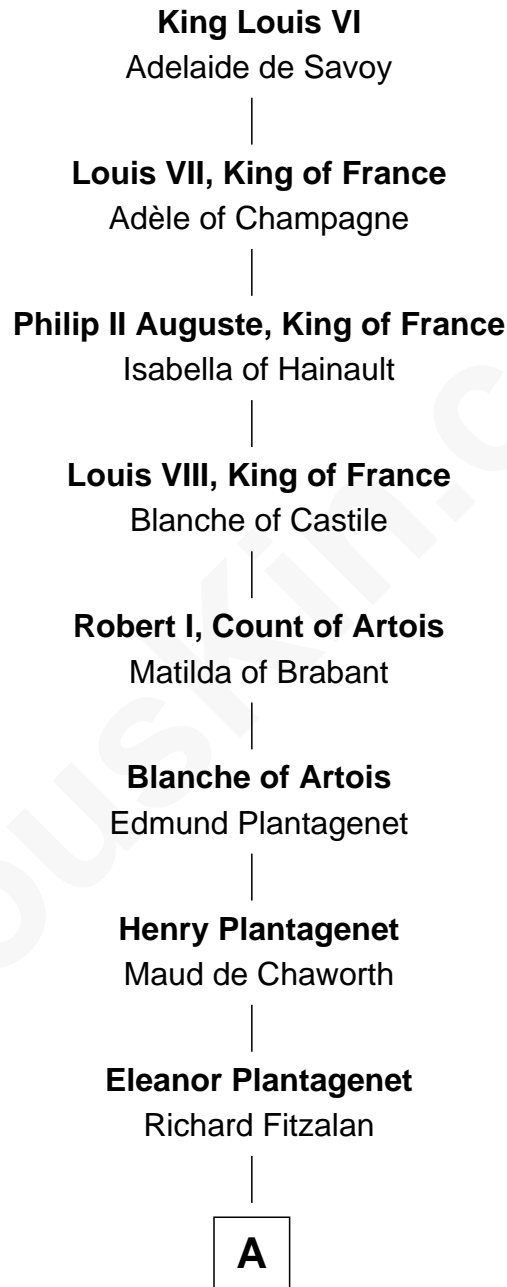

FamousKin.com

Relationship Chart of

King Louis VI

King of France

22nd Great-grandfather of

William Marsh Rice

Founder of Rice University

A

Alice Fitzalan

Sir Thomas de Holand

Eleanor Holand

Edward Cherleton

Joyce Cherleton

Sir John Tiptoft

Joyce Tiptoft

Sir Edmund Sutton