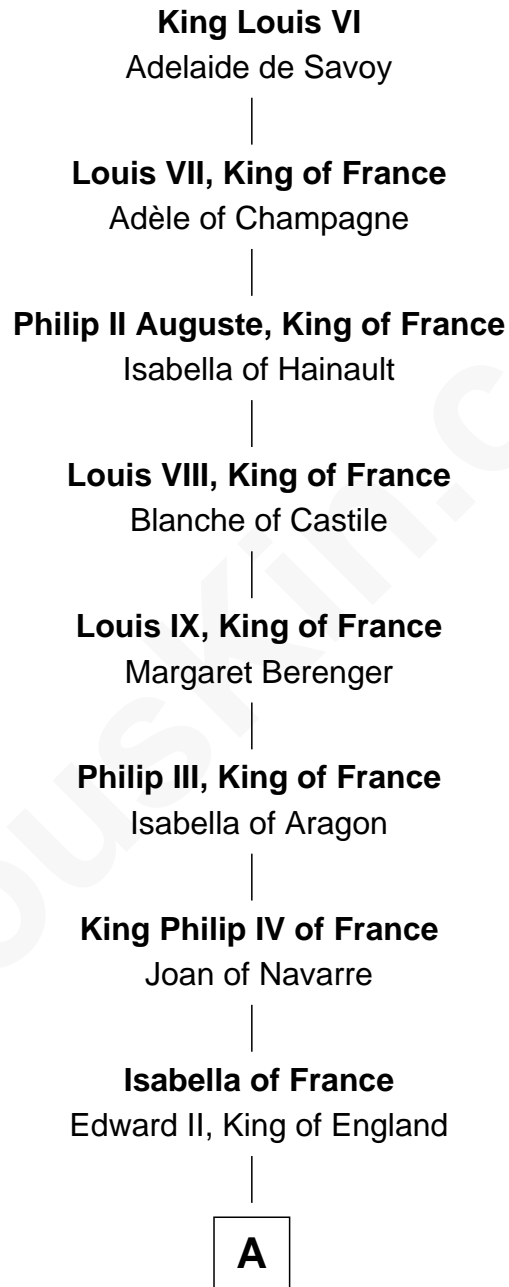

FamousKin.com Relationship Chart of

King Louis VI

King of France

24th Great-grandfather of

Harry F. Byrd

50th Governor of Virginia

A

Edward III, King of England