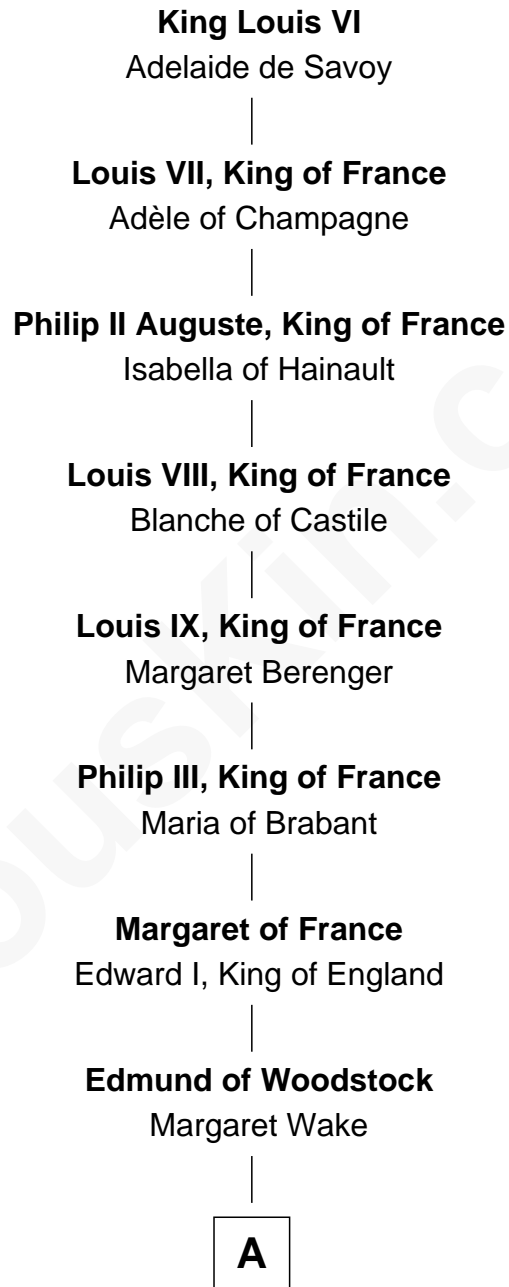

# FamousKin.com Relationship Chart of

**King Louis VI**

*King of France*

18th Great-grandfather of

**George Clinton**

*4th U.S. Vice President*

**A**

**Joan Plantagenet**

Thomas Holand

**John de Holand**

Elizabeth of Lancaster

**Constance de Holand**

Sir John Grey

**Sir Edmund Grey**

Katherine Percy

**George Grey**