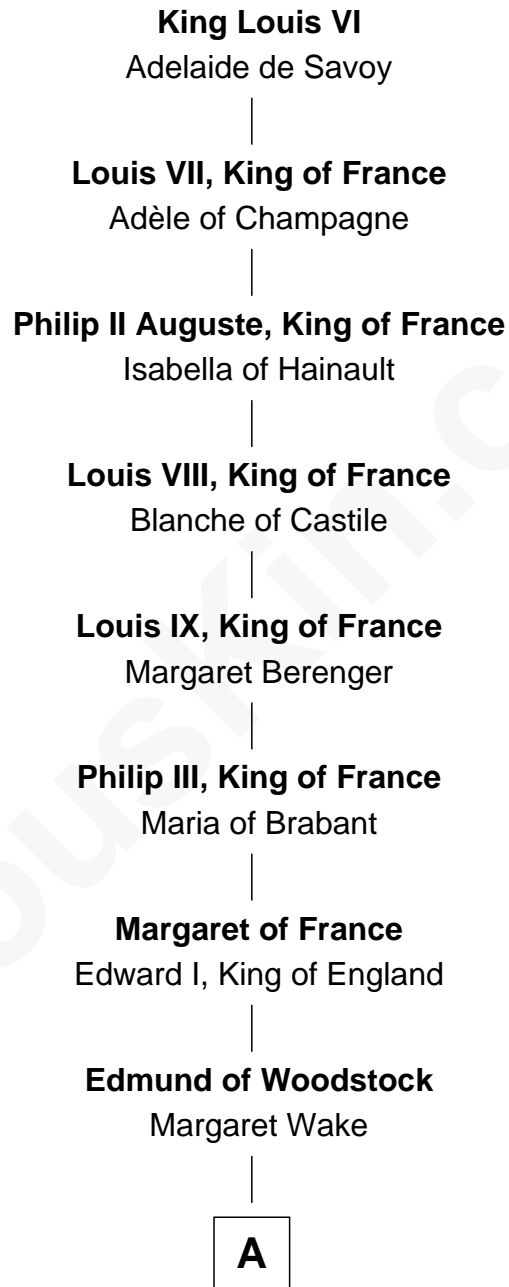

FamousKin.com Relationship Chart of

King Louis VI

King of France

19th Great-grandfather of

DeWitt Clinton

6th Governor of New York

A

Joan Plantagenet

Thomas Holand

John de Holand

Elizabeth of Lancaster

Constance de Holand

Sir John Grey

Sir Edmund Grey

Katherine Percy

George Grey