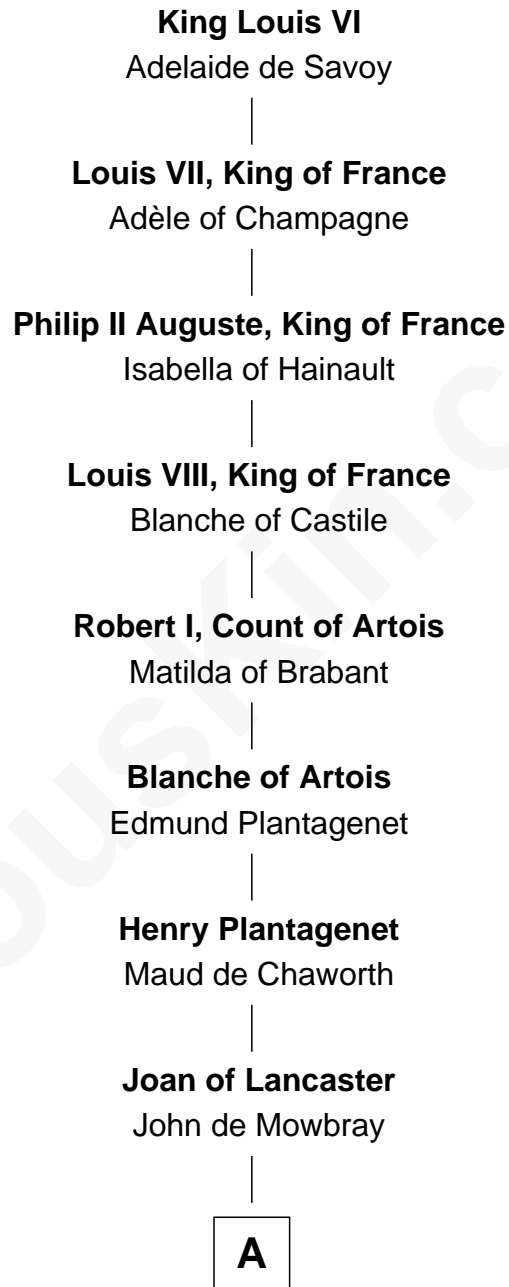

FamousKin.com
Relationship Chart of
King Louis VI
King of France

20th Great-grandfather of

Lt. Gen. James Brudenell

Leader of the "Charge of the Light Brigade"

A

John de Mowbray
Elizabeth de Segrave

Sir Thomas Mowbray
Elizabeth Fitzalan

Isabel Mowbray
Sir James Berkeley

Maurice Berkeley
Isabel Mead

Anne Berkeley
Sir William Dennis

Eleanor Dennis
William Lygon

Margaret Lygon
Sir Henry Berkeley

Sir Henry Berkeley
Elizabeth Neville

Dorothy Berkeley
Sir Francis Godolphin