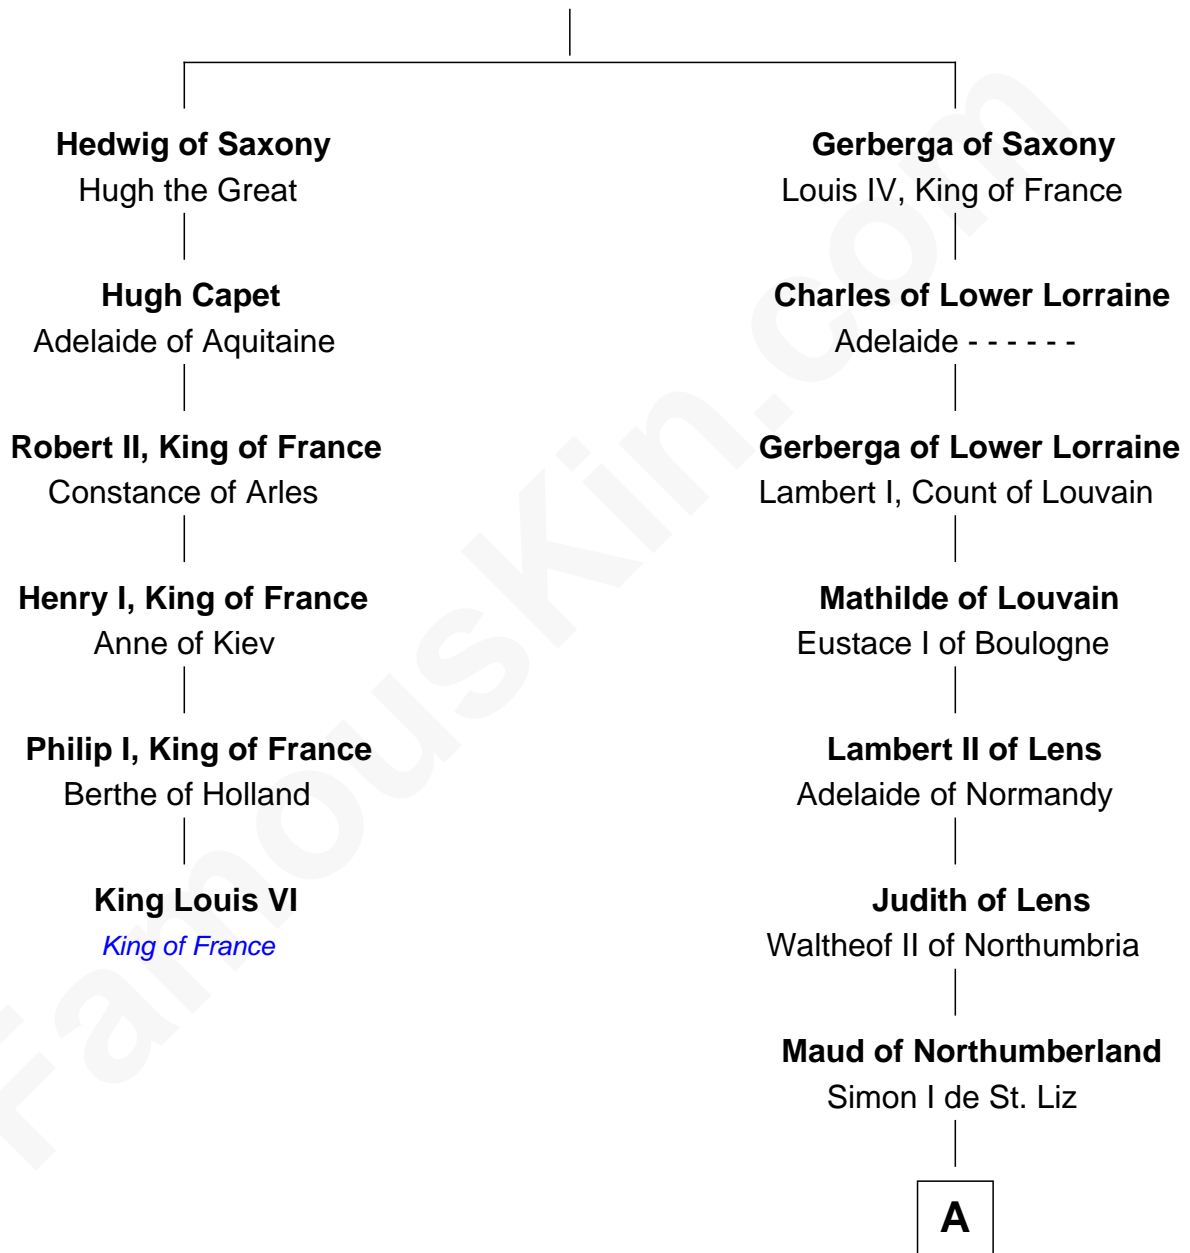

FamousKin.com

Relationship Chart of

King Louis VI

King of France

5th cousin 4 times removed of

Robert Fitzwalter
Magna Carta Surety

Henry the Fowler
Saint Matilda of Ringelheim

A

Maud de St. Liz
Robert Fitzrichard

Sir Walter Fitzrobert
Maud de Lucy

Robert Fitzwalter
Magna Carta Surety

FamousKin.com