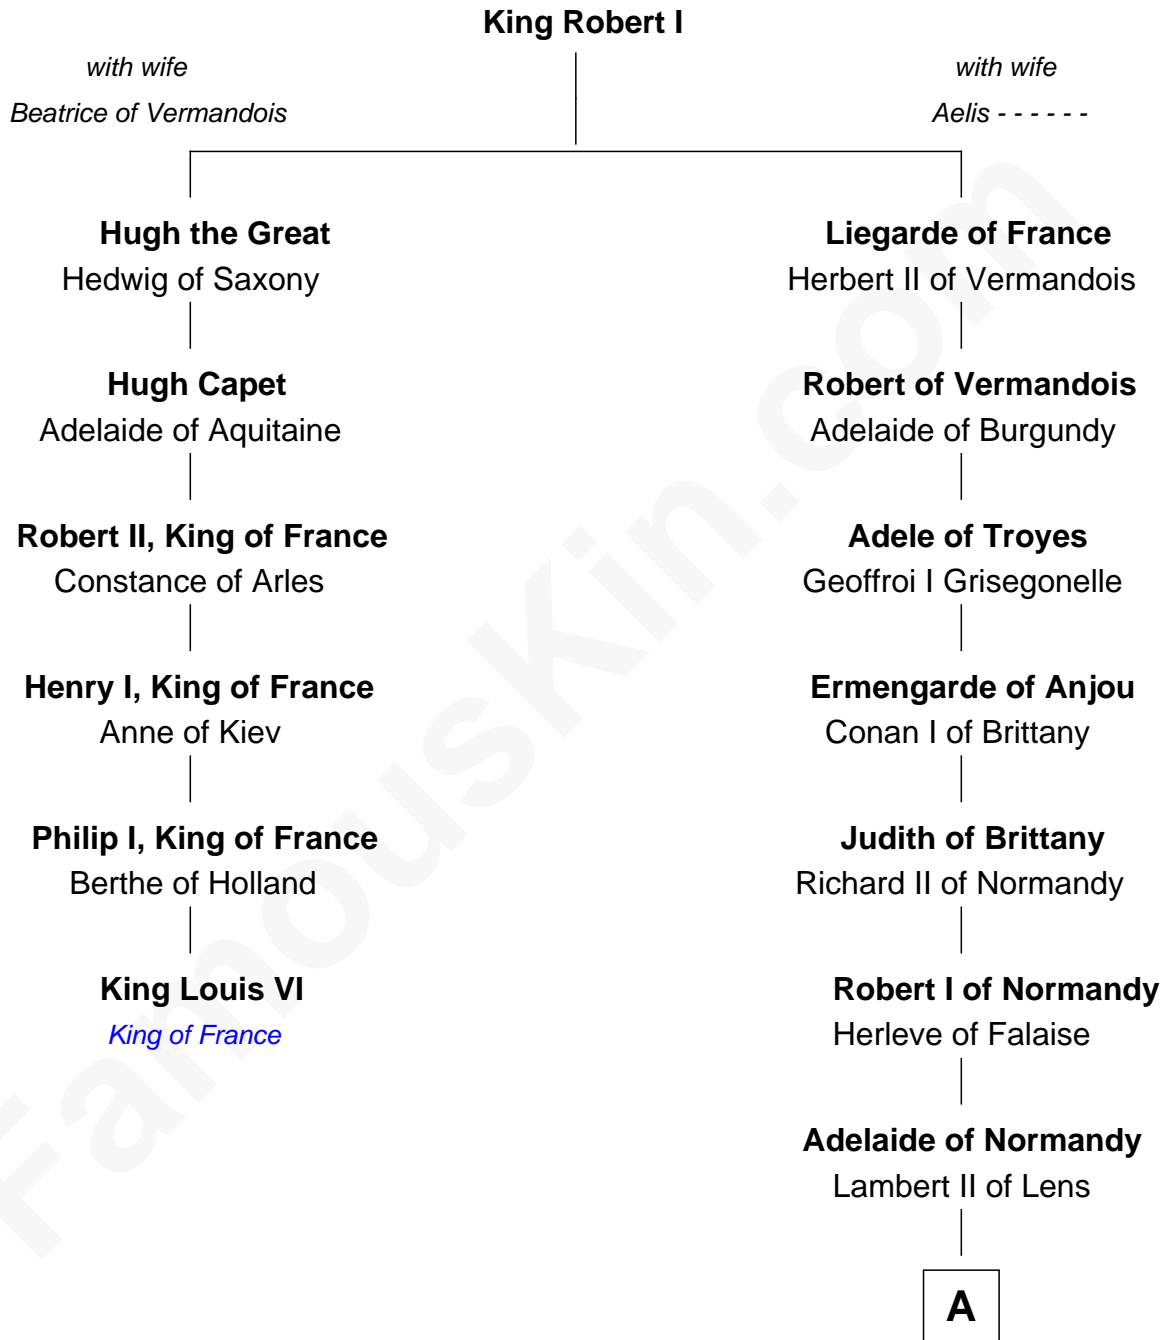

FamousKin.com

Relationship Chart of

King Louis VI

King of France

5th cousin 6 times removed of

Robert Fitzwalter
Magna Carta Surety

A

—
Judith of Lens

Waltheof II of Northumbria

—
Maud of Northumberland

Simon I de St. Liz

—
Maud de St. Liz

Robert Fitzrichard

—
Sir Walter Fitzrobert

Maud de Lucy

—
Robert Fitzwalter