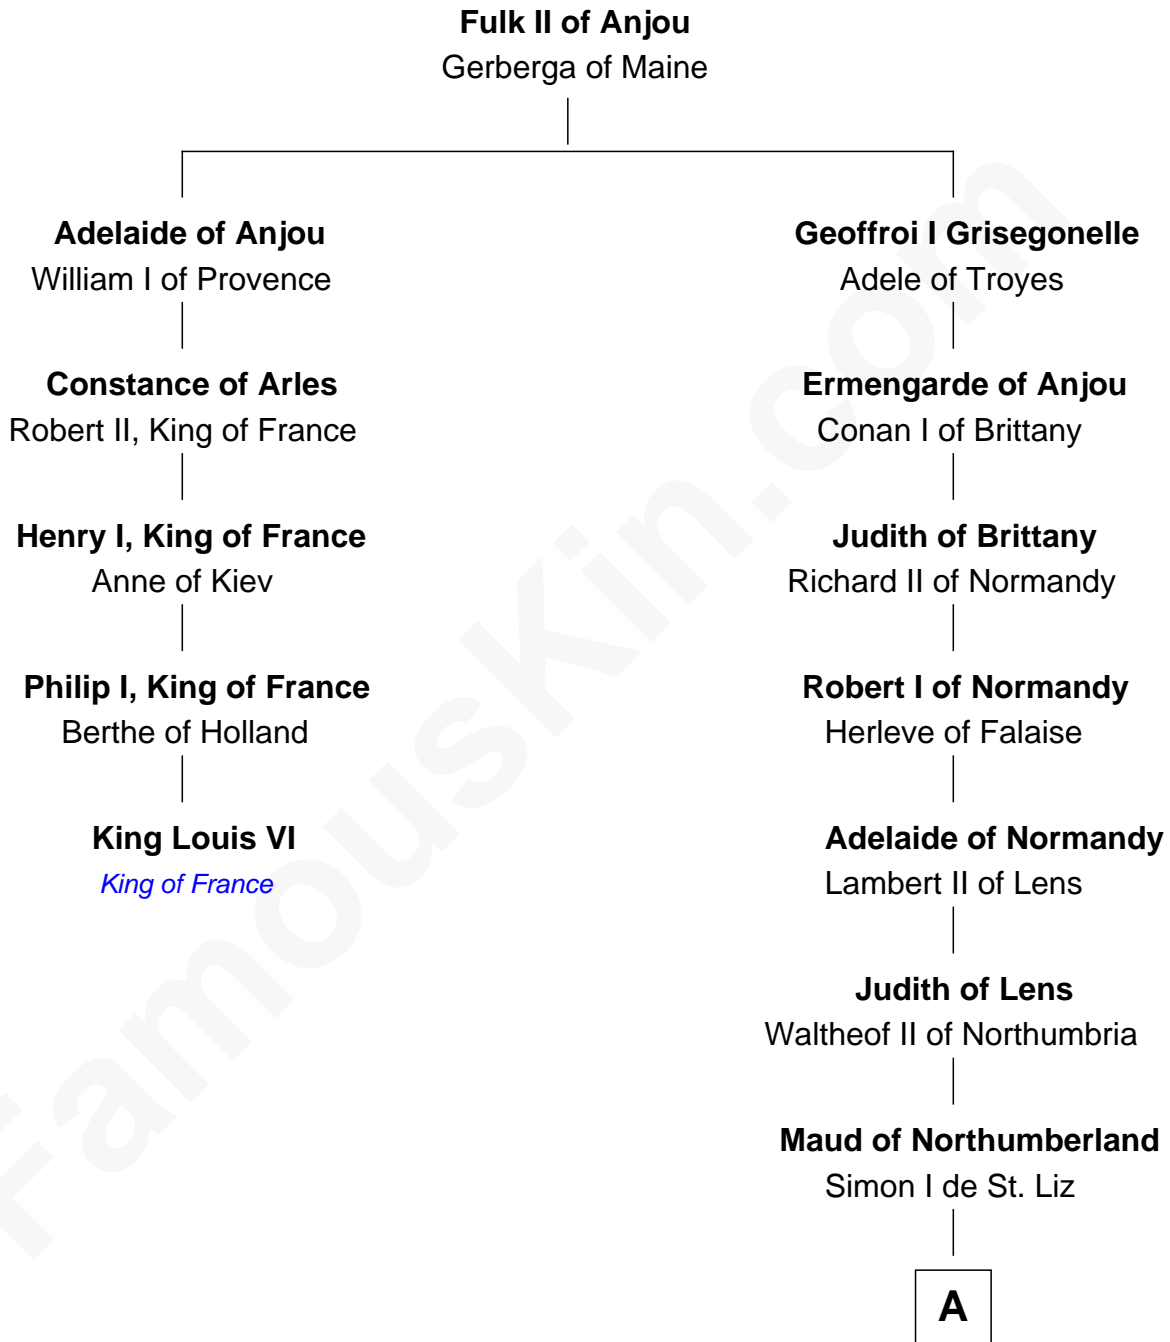

# FamousKin.com

## Relationship Chart of

### King Louis VI

King of France

4th cousin 5 times removed of

**Saher de Quincy**  
Magna Carta Surety

**A**

—  
**Maud de St. Liz**  
Saher I de Quincy

—  
**Robert de Quincy**  
Orabel FitzNess

—  
**Saher de Quincy**  
*Magna Carta Surety*