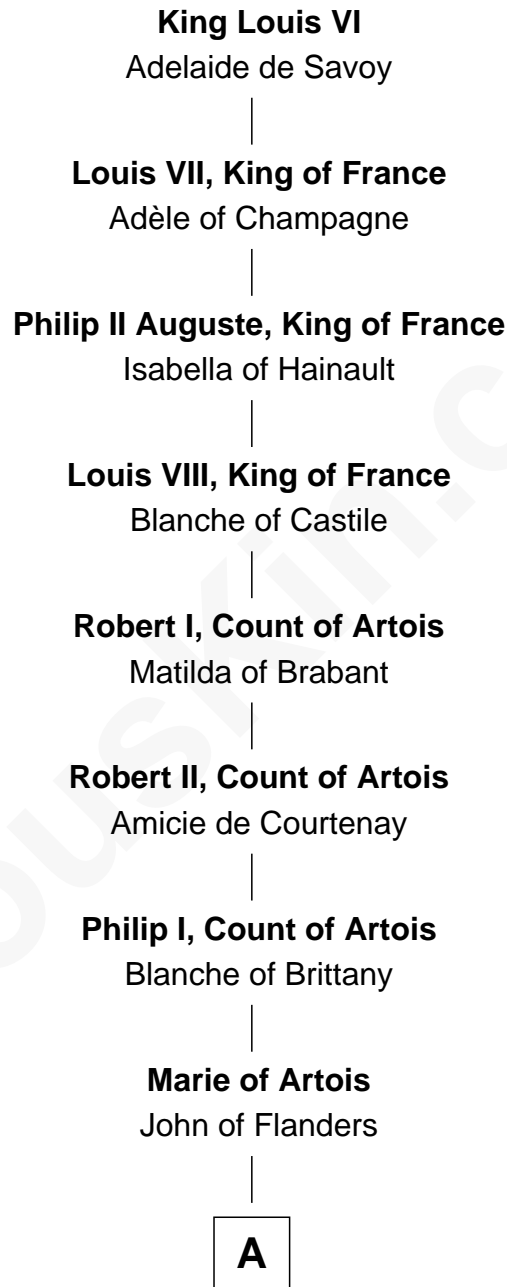

FamousKin.com

Relationship Chart of

King Louis VI

King of France

29th Great-grandfather of

Justin Trudeau
23rd Prime Minister of Canada

A

Marie of Namur

Thibaut de Bar

Yolande de Bar

Eudes VII de Grancey

Jeanne de Grancey

Jean IV de Châteauvillain

Marie de Châteauvillain

Aimé de Sarrebruche

Robert de Sarrebruche